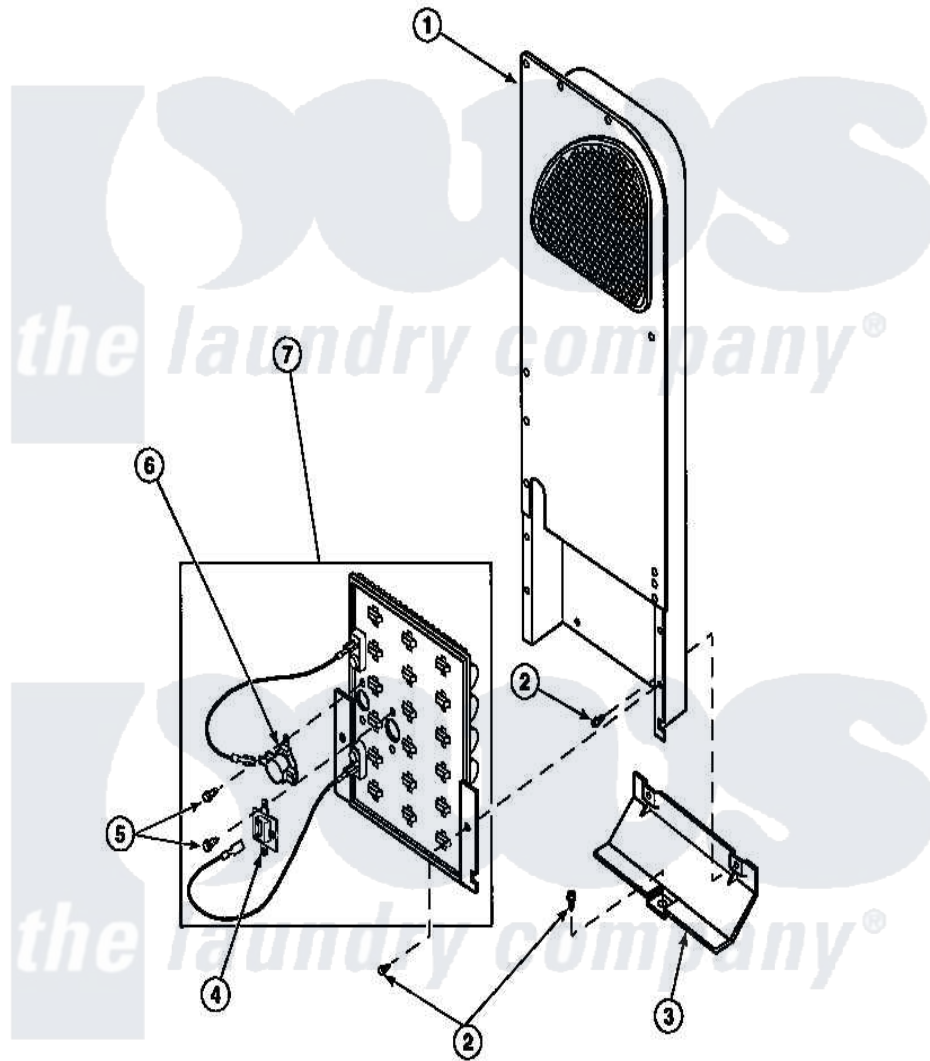

**Amana LE8457L2 (BOM: PLE8457L2) 10 - HEATER BOX ASSY
ORIGINALLY ON ELEC DRYER**

Amana Residential Amana LE8457L2 (BOM: PLE8457L2) Dryer Parts Parts Diagram 10 - HEATER BOX ASSY
ORIGINALLY ON ELEC DRYER
Click on the part number to view part

Item	Original Part Number	Replaced By	Status	Part Description
1	500179P	503605		Assembly, Heater Duct
2	501668	503688		Screw, 10B-16 X .34 I
3	60952		Not Available	SHIELD,HEAT DUCT
4	62600	40113801		Fuse, Thermal
5	23222	3177991		Screw
6	Y62641	W10116735		Thermistor-Fix
7	61928			Heater Assembly 208V
"	61927			Heater Assembly