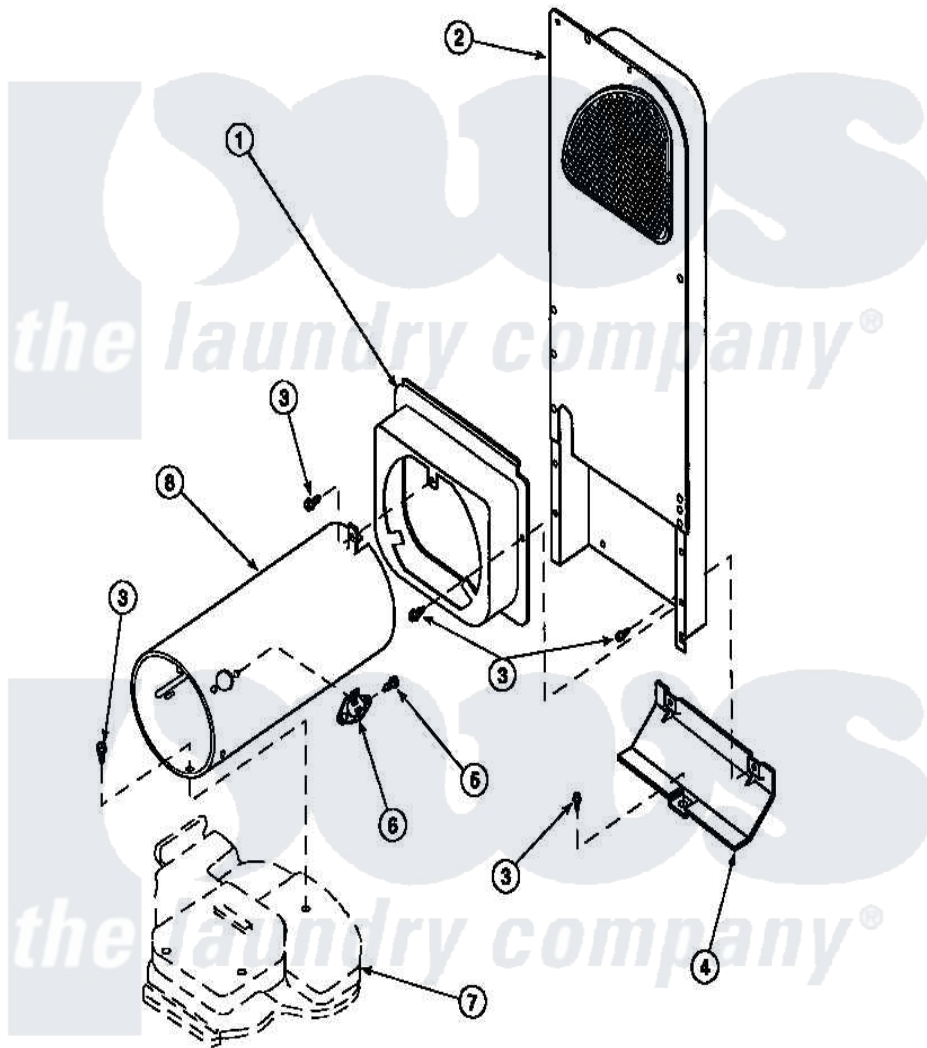

**Amana LE8457L2 (BOM: PLE8457L2) 11 - HEATER BOX ASSY
ORIGINALLY ON GAS DRYER**

Amana Residential Amana LE8457L2 (BOM: PLE8457L2) Dryer Parts Parts Diagram 11 - HEATER BOX ASSY
ORIGINALLY ON GAS DRYER
Click on the part number to view part

| Item | Original Part Number | Replaced By | Status | Part Description |
|------|------------------------|------------------------|---------------|-----------------------|
| 2 | 500179P | 503605 | | Assembly, Heater Duct |
| 3 | 501668 | 503688 | | Screw, 10B-16 X .34 I |
| 4 | 60952 | | Not Available | SHIELD,HEAT DUCT |
| 7 | 500070 | | | Base, Dryer |