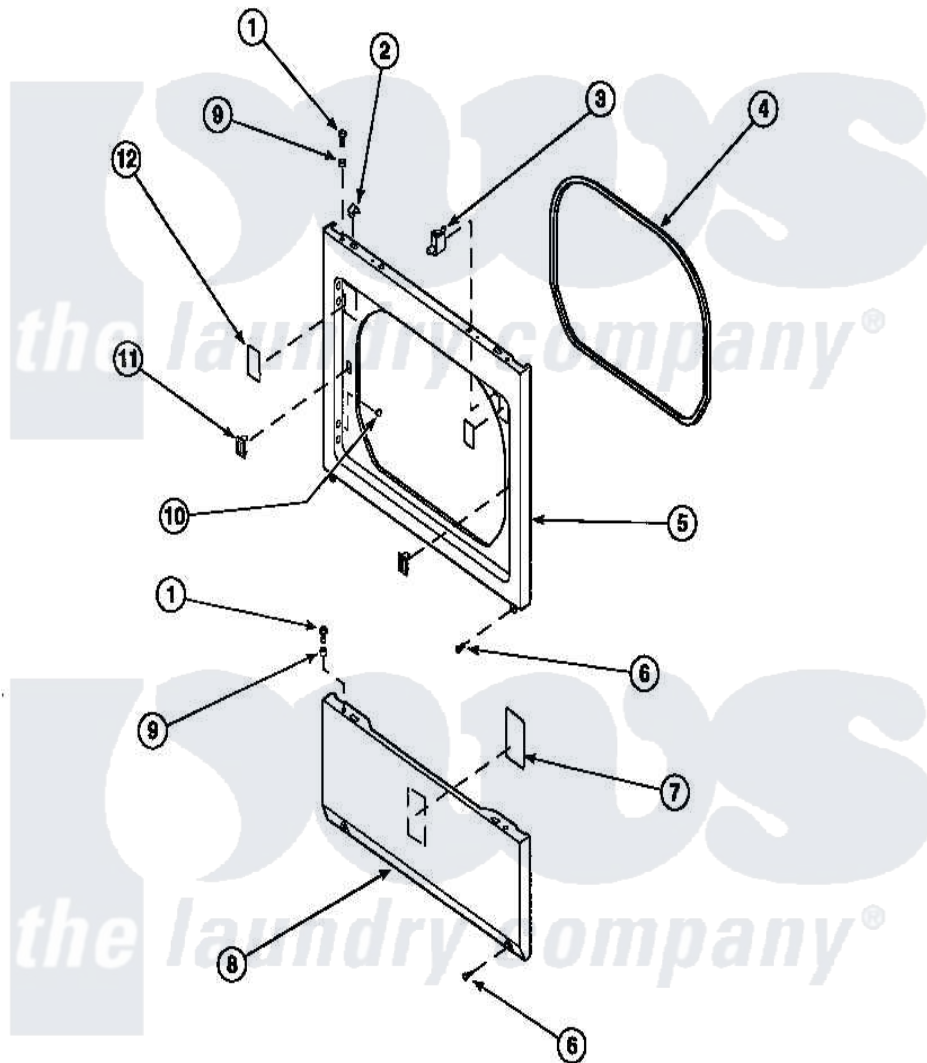

**Amana LE8457L2 (BOM: PLE8457L2) 14 - LOWER ACCESS PANEL, FRONT PANEL AND SEAL**

Amana Residential Amana LE8457L2 (BOM: PLE8457L2) Dryer Parts Parts Diagram 14 - LOWER ACCESS PANEL, FRONT PANEL AND SEAL  
 Click on the part number to view part

Item	Original Part Number	Replaced By	Status	Part Description
1	32671	<a href="#">Y014874</a>		Screw, Idler Arm And Sleeve
2	56080	<a href="#">22001650</a>		Fastener, Spring
3	Y62872	<a href="#">W10169313</a>		Switch-Dor
4	<a href="#">500034</a>			Seal, Front Panel
6	33562	<a href="#">27001200</a>		Screw
9	56079	<a href="#">505187</a>		Locator, Panel
10	500227	<a href="#">505295</a>		Screw, No.8ab-16 x 3/4 PH
11	54660	<a href="#">LA-1003</a>		Door Catch Kit
12	500281		Not Available	STICKER