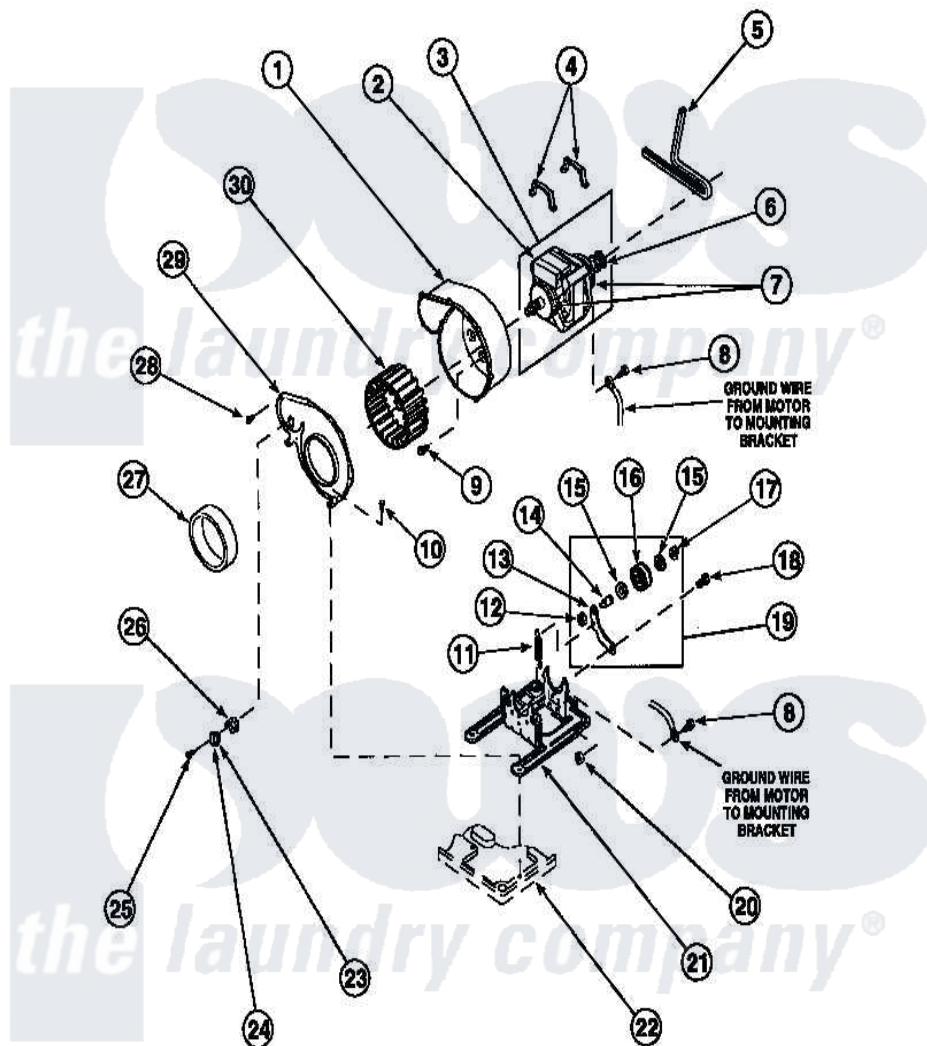

Amana LE8457L2 (BOM: PLE8457L2) 15 - MOTOR, EXHAUST FAN AND BELT

Amana Residential Amana LE8457L2 (BOM: PLE8457L2) Dryer Parts Parts Diagram 15 - MOTOR, EXHAUST FAN AND BELT

Click on the part number to view part

Item	Original Part Number	Replaced By	Status	Part Description
1	56020			Housing, Blower
2	501218		Not Available	MOTOR SWITCH (DOES NOT INCLUDE THERMAL PROT
3	501211	2200376		Motor
4	Y58047	660658		Clamp, Motor Mounting 343481 685441
5	59174	40111201		Belt, Cylinder
6	500011			Pulley, Motor
7	590P3			Motor Hub Ring Kit
8	20530			Screw, 10-24 x 3/8 Hex
9	Y31645	27001200		Screw
10	33562	27001200		Screw
11	56076			Spring, Idler
12	56156	358160		Nut
13	500910	37001144		Assembly- Idler

14	56461		Shaft
15	52549		Washer, 501 ID X3/4 Odx
16	Y54414		Assembly, Wheel And Bearing
17	23748		Ring, Retaining
18	500824		Screw, 1/4-20 Unc Hex
19	500269	37001287	Assembly, Idler Lever/Shaft/Pulley
20	52566	27001225	Nut, Jam Mid Lock 1/4-20
21	500822	503613	Mount, Motor
22	500070		Base, Dryer
24	503551		Thermostat, Cycling
"	Y61372		Thermostat
25	23222	3177991	Screw
"	Y33561	489464	Screw
26	61401	61623	Thermostat, Heater-BR
27	500313		Seal, Blower Housing
28	31260		Screw, No.8 X 3/8 Ind H
29	500078	511969P	Kit Blower Housing And Cover
30	56000	510139P	Assembly Blower Fan Package