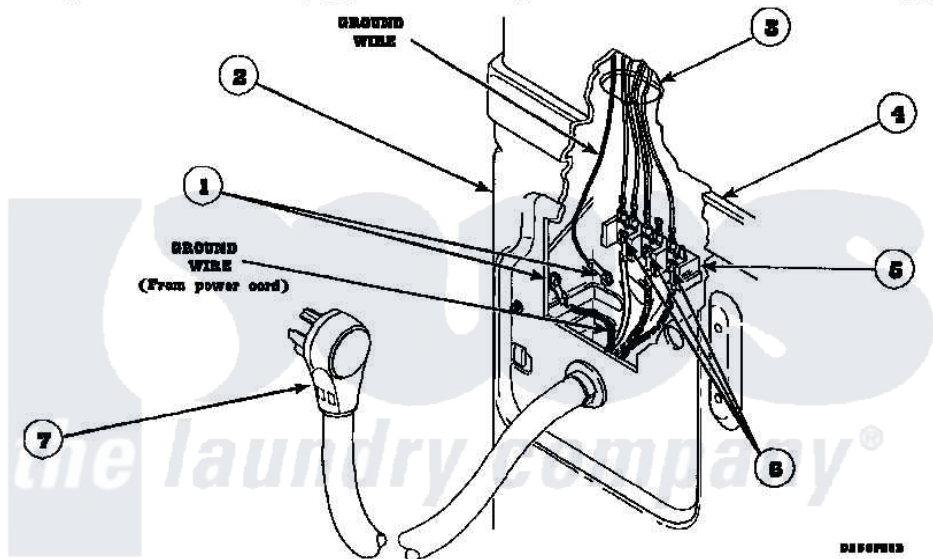

Amana LE8457L2 (BOM: PLE8457L2) 17 - POWER CORDS

Amana [Residential Amana LE8457L2 \(BOM: PLE8457L2\) Dryer Parts](#) Parts Diagram 17 - POWER CORDS  
 Click on the part number to view part

Item	Original Part Number	Replaced By	Status	Part Description
1	<a href="#">20530</a>			Screw, 10-24 x 3/8 Hex
2	500001P		Not Available	(ADD LETTER BEFORE "P" IN PART
3	500343		Not Available	PANEL, BACK(HOME HOOD)
4	500085P		Not Available	(ADD LETTER L-L, W-W TO PART N
5	61923P	<a href="#">61923</a>		Block, Terminal
6	Y61199	<a href="#">3400094</a>		Screw, 10-32 X 3/8