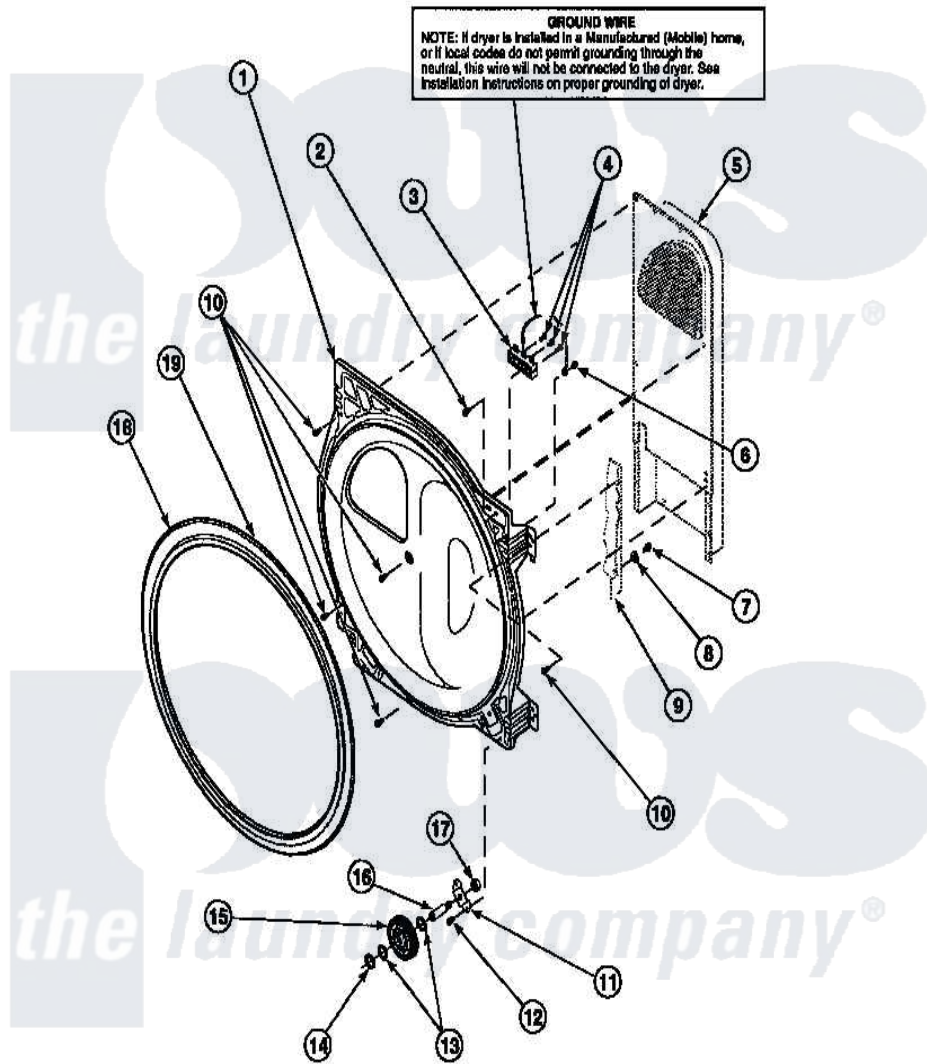

**Amana LE8457L2 (BOM: PLE8457L2) 19 - REAR BLKHD/SEAL/CYLINDER ROLLER/TERM BLK**

Amana Residential Amana LE8457L2 (BOM: PLE8457L2) Dryer Parts Parts Diagram 19 - REAR BLKHD/SEAL/CYLINDER ROLLER/TERM BLK  
Click on the part number to view part

Item	Original Part Number	Replaced By	Status	Part Description
1	502614W	<a href="#">502614WP</a>		Bulkhead, Rear
"	Y501154		Not Available	ASSY, BULKHEAD
2	<a href="#">501285</a>			Screw, No.12 X 9/16-Pla
3	61923P	<a href="#">61923</a>		Block, Terminal
4	Y61199	<a href="#">3400094</a>		Screw, 10-32 X 3/8
5	500179P	<a href="#">503605</a>		Assembly, Heater Duct
6	<a href="#">20530</a>			Screw, 10-24 x 3/8 Hex
7	<a href="#">20530</a>			Screw, 10-24 x 3/8 Hex
8	51474		Not Available	WASHER, 13/64IDX1/2ODX.
9	500001P		Not Available	(ADD LETTER BEFORE "P" IN PART
10	501668	<a href="#">503688</a>		Screw, 10B-16 X .34 I
11	500062	<a href="#">40113601</a>		Assembly, Roller Brkt
12	501668	<a href="#">503688</a>		Screw, 10B-16 X .34 I
13	<a href="#">52549</a>			Washer, 501 ID X3/4 Odx

14	<a href="#">23748</a>		Ring, Retaining
15	500214P	<a href="#">37001042</a>	Assembly, Cylinder Roller
16	<a href="#">56461</a>		Shaft
17	56156	<a href="#">358160</a>	Nut
18	501801	<a href="#">37001132</a>	Seal, Cylinder
19	22506P	<a href="#">511637P</a>	Adh Dow 737 Clr 3 Oz Tube