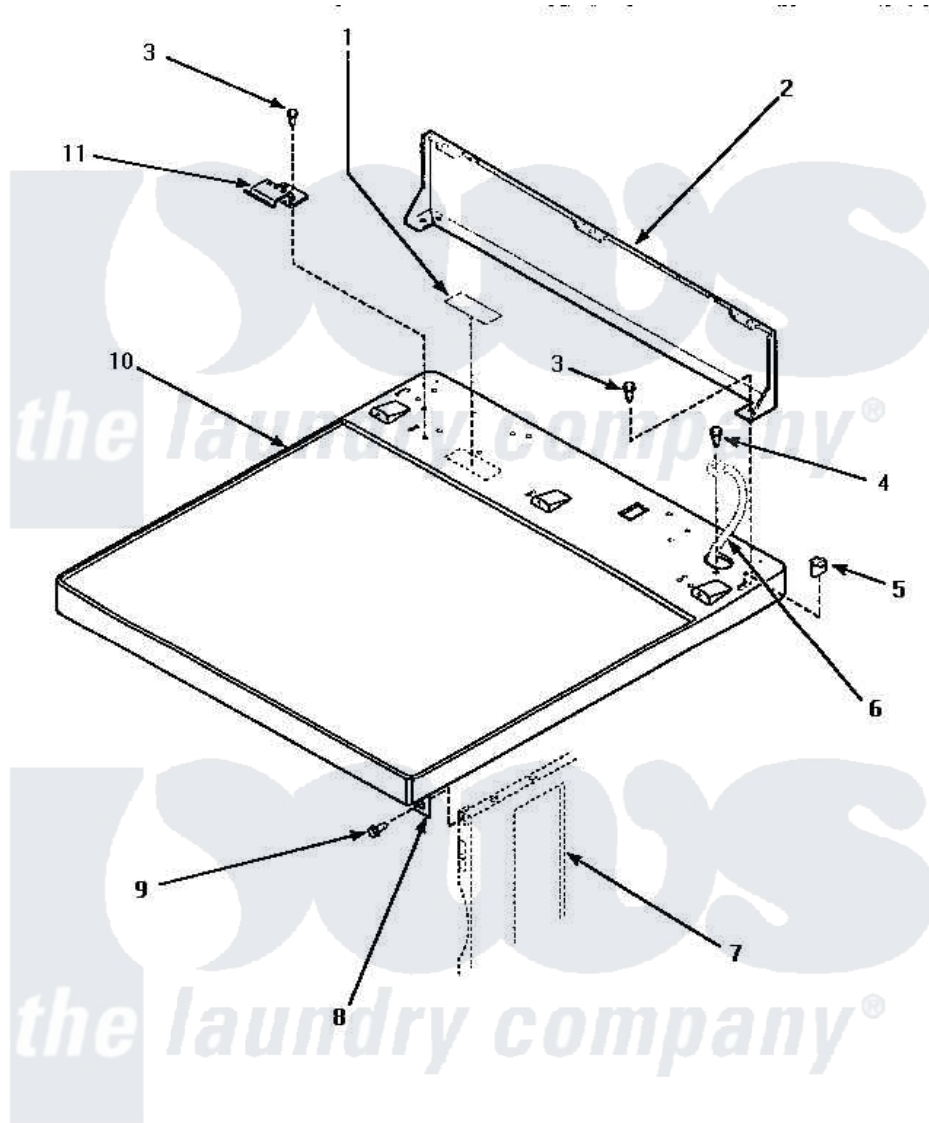

Amana LE8457W (BOM: PLE8457W) 02 - CABINET TOP & CONTROL HOOD REAR PANEL

CABINET TOP AND CONTROL HOOD REAR PANEL

Amana [Residential Amana LE8457W \(BOM: PLE8457W\) Dryer Parts](#) Parts Diagram 02 - CABINET TOP & CONTROL HOOD REAR PANEL

[Click on the part number to view part](#)

Item	Original Part Number	Replaced By	Status	Part Description
1	24903		Not Available	STICKER,DISCONNECT POW
2	500343		Not Available	PANEL,BACK(HOME HOOD)
3	501086	90767		Screw, 8A X 3/8 HeX Washer Head Tapping
4	20530			Screw, 10-24 x 3/8 Hex
5	501242		Not Available	CLIP,TUBULAR INSERT
6	Y00000000		Not Available	SEE NOTE GROUND WIRE FROM REAR BULKHEAD, GREEN
7	Y00000000		Not Available	SEE NOTE CABINET
8	500084	40130801		Bracket, Top Mount
9	33562	27001200		Screw
10	500085WP	37001027		Panel, Top
"	500085LP	510029LP		Kit Top Panel W/Hdw domestic
11	501241	Y503876		Clip, Hold Down