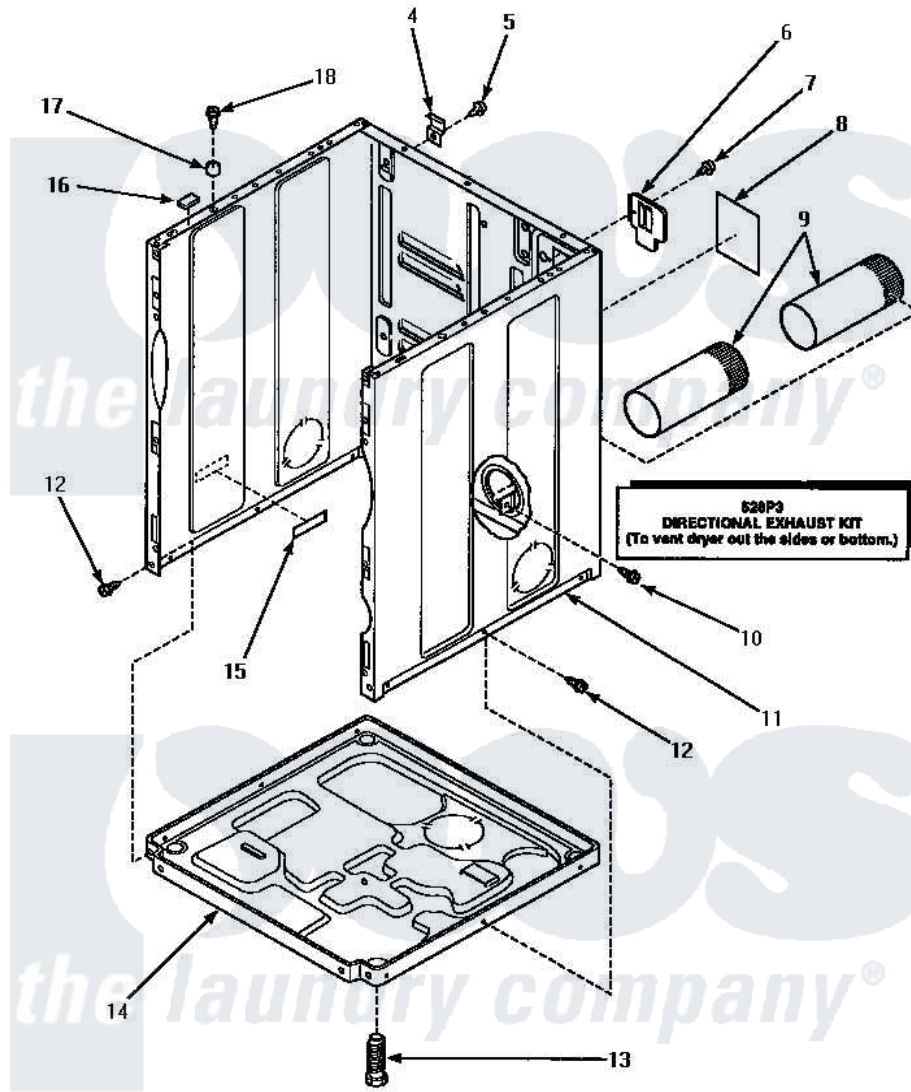

# Amana LE8457W (BOM: PLE8457W) 03 - CABINET, EXHAUST DUCT & BASE

## CABINET, EXHAUST DUCT AND BASE

Amana Residential Amana LE8457W (BOM: PLE8457W) Dryer Parts Parts Diagram 03 - CABINET, EXHAUST DUCT & BASE

Click on the part number to view part

| Item | Original Part Number    | Replaced By              | Status        | Part Description      |
|------|-------------------------|--------------------------|---------------|-----------------------|
| 4    | <a href="#">500003</a>  |                          |               | Hinge, Top            |
| 5    | 33562                   | <a href="#">27001200</a> |               | Screw                 |
| 6    | 500114                  | <a href="#">510903</a>   |               | Plate Access Panel    |
| 7    | 33562                   | <a href="#">27001200</a> |               | Screw                 |
| 8    | 501289                  |                          | Not Available | (ELECTRIC MODELS)     |
| 9    | 500064                  | <a href="#">505518</a>   |               | Duct, Exhaust         |
| 10   | 501668                  | <a href="#">503688</a>   |               | Screw, 10B-16 X .34 I |
| 11   | 500001HP                |                          | Not Available | ASSY, CABINET         |
| "    | 500001LP                | <a href="#">727P3L</a>   |               | Kit Dryer Panels      |
| "    | 500001WP                | <a href="#">37001284</a> |               | Cabinet As Pack       |
| 12   | 33562                   | <a href="#">27001200</a> |               | Screw                 |
| 13   | <a href="#">Y500101</a> |                          |               | Leg, Leveling         |
| 14   | <a href="#">500070</a>  |                          |               | Base, Dryer           |
| 15   | 61294                   |                          | Not Available | (ELECTRIC MODELS)     |
| 16   | <a href="#">Y56128</a>  |                          |               | Pad, Bumper           |