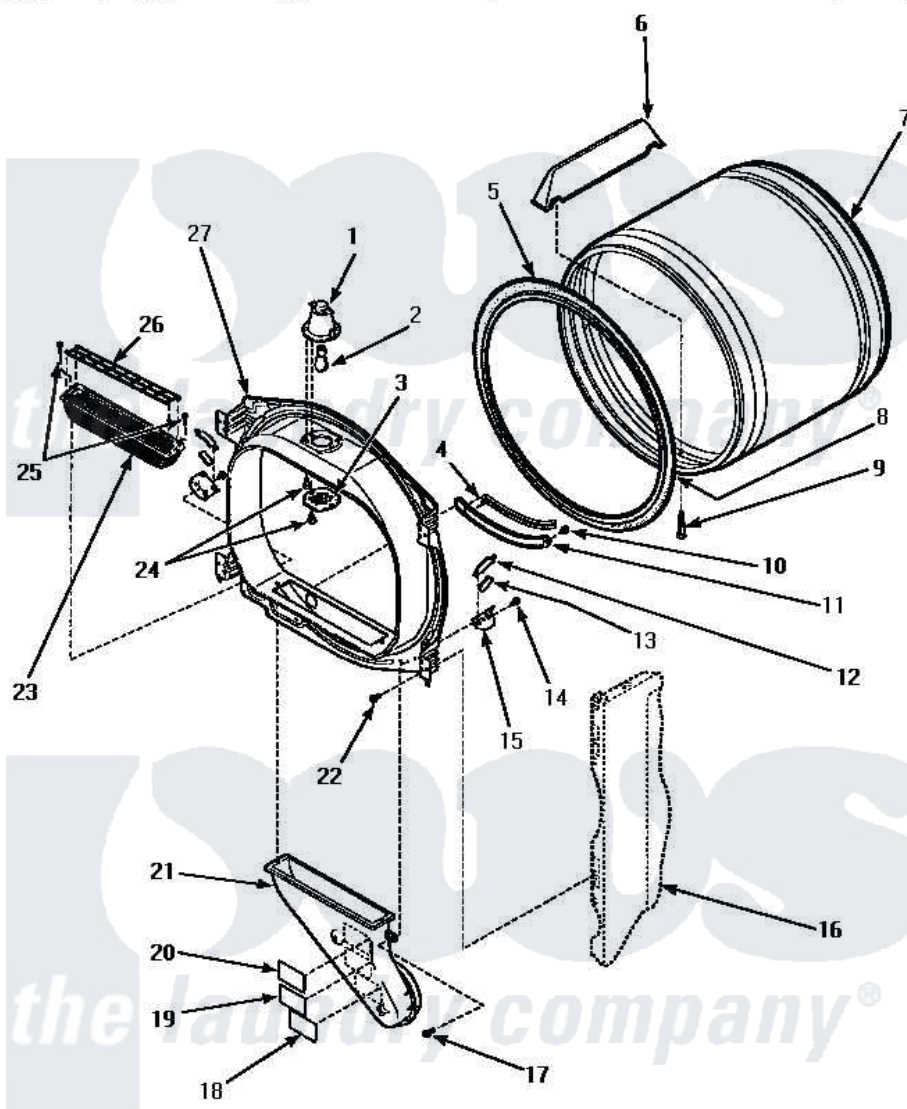

# Amana LE8457W (BOM: PLE8457W) 04 - FR BLKHD, AIR DUCT, FELT SEAL & CYLINDER

## FRONT BULKHEAD, AIR DUCT, FELT SEAL AND CYLINDER

Amana [Residential Amana LE8457W \(BOM: PLE8457W\) Dryer Parts](#) Parts Diagram 04 - FR BLKHD, AIR DUCT, FELT SEAL & CYLINDER

[Click on the part number to view part](#)

Item	Original Part Number	Replaced By	Status	Part Description
1	500153		Not Available	CYLINDER LIGHT HOUSING
2	Y60954	<a href="#">67001316</a>		Bulb, Light
3	500094		Not Available	LENS,DRUM LIGHT
5	501801	<a href="#">37001132</a>		Seal, Cylinder
6	500022	<a href="#">510102</a>		Baffle- SH
7	500013WP		Not Available	ASSY,CYLINDER-HOME-
8	22506P	<a href="#">511637P</a>		Adh Dow 737 Clr 3 Oz Tube
9	<a href="#">Y62588</a>			Screw, 10BT-12 X 1 Tap
10	501668	<a href="#">503688</a>		Screw, 10B-16 X .34 I
11	501246		Not Available	MOUNTING,MOISTURE SENSOR
12	Y501676	<a href="#">37001298</a>		Glide- Dry
13	500121	<a href="#">510189</a>		Pad Felt
14	501668	<a href="#">503688</a>		Screw, 10B-16 X .34 I
15	501554	<a href="#">12002090</a>		Bracket