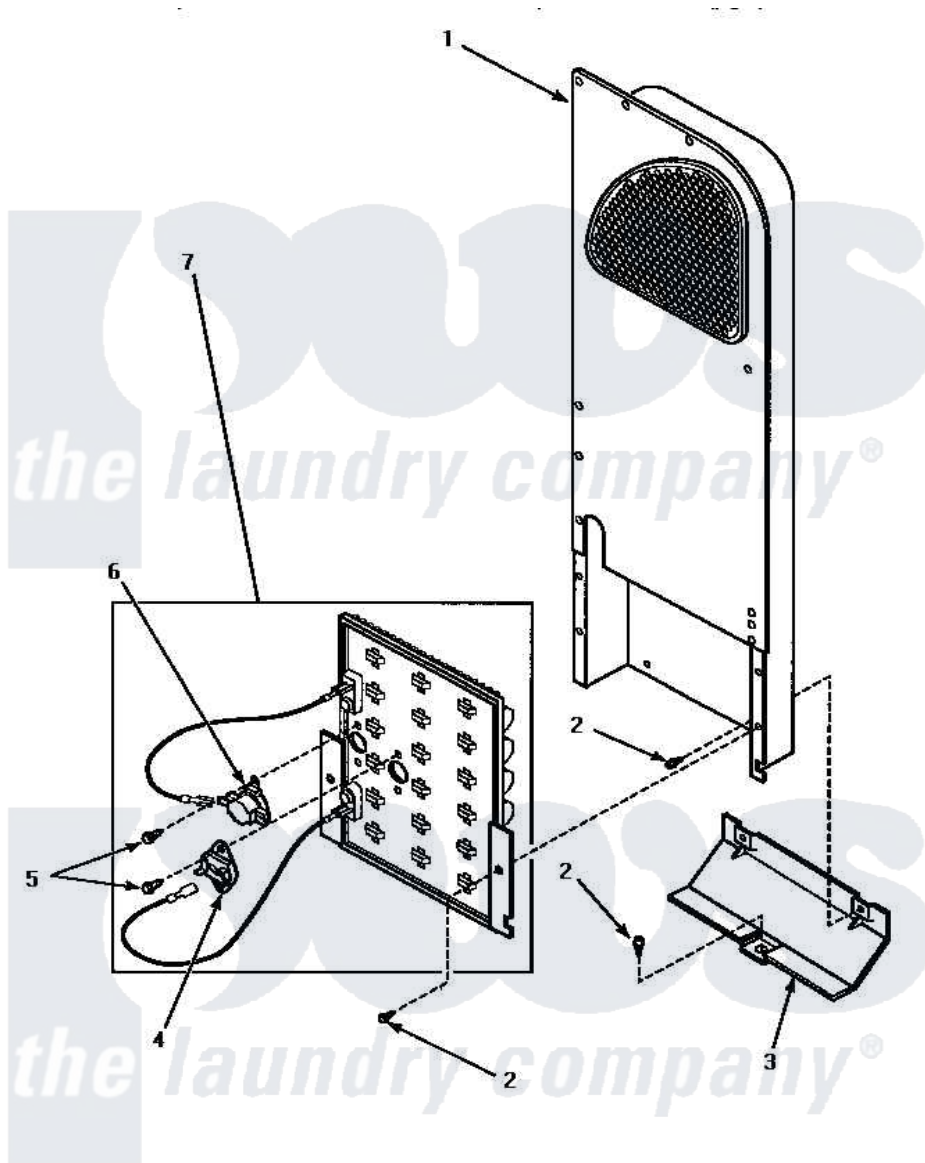

# Amana LE8457W (BOM: PLE8457W) 06 - HEATER BOX ASSY (ORIGINAL)

## HEATER BOX ASSEMBLY ORIGINALLY ON DRYER (Electric Model Dryers)

Amana [Residential Amana LE8457W \(BOM: PLE8457W\) Dryer Parts](#) Parts Diagram 06 - HEATER BOX ASSY  
(ORIGINAL)

[Click on the part number to view part](#)