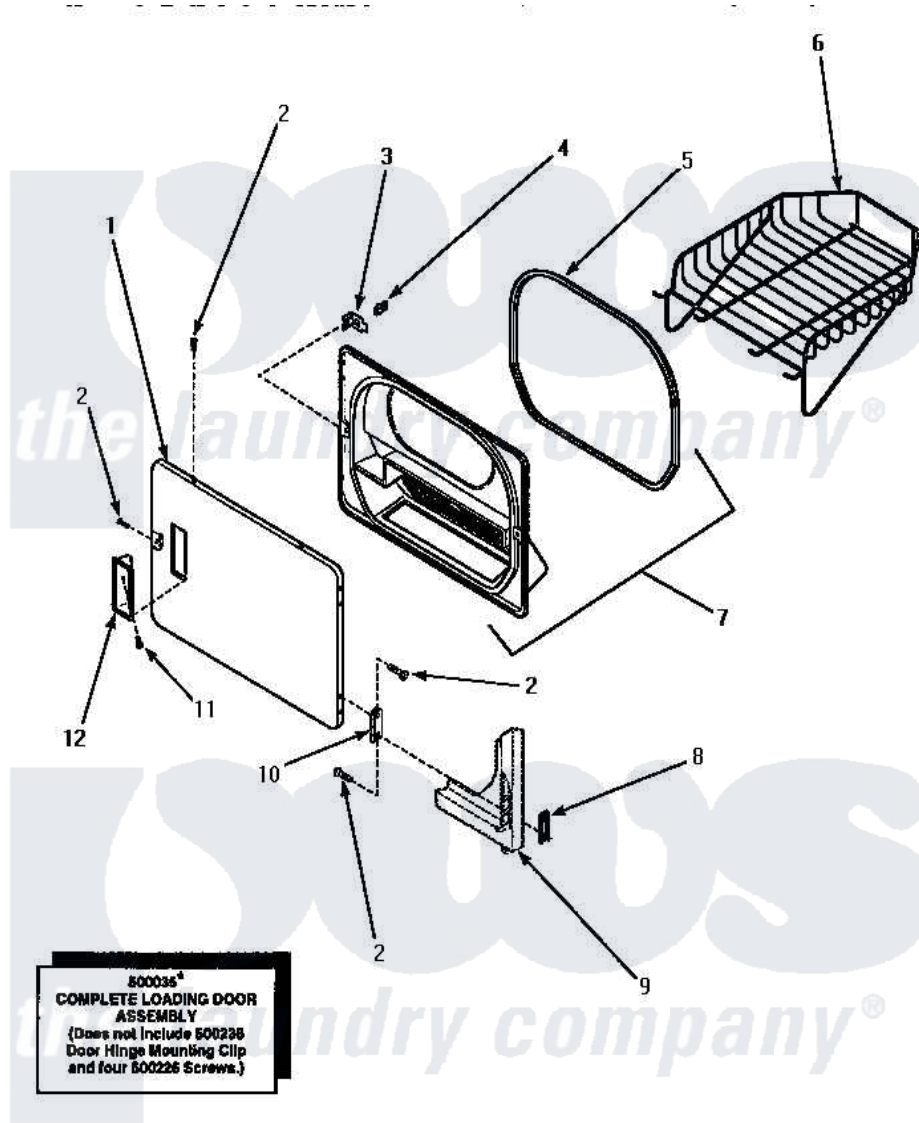

Amana LE8457W (BOM: PLE8457W) 08 - LOADING DOOR WITH DRYING RACK

LOADING DOOR WITH DRYING RACK

Amana [Residential Amana LE8457W \(BOM: PLE8457W\) Dryer Parts](#) Parts Diagram 08 - LOADING DOOR WITH DRYING RACK

[Click on the part number to view part](#)

Item	Original Part Number	Replaced By	Status	Part Description
1	500040L			Assembly, Door-Home
"	500040W			Assembly, Door-Home
2	500226			Screw, 8b-16 x 5/8 Tap
3	500223	40116201		Bracket, Door Strike
4	500039	510181		Strike Doormetal
5	500200		Not Available	SEAL,DOOR
6	501295P		Not Available	RACK, DRYING
7	500199		Not Available	ASSY,LINER & SEAL
8	500236			Clip, Door Hinge Mount
9	Y00000000		Not Available	SEE NOTE FRONT PANEL
10	500041	Y503676		Hinge, Door And Top
11	500297	8281236		Screw
12	500042L		Not Available	PULL,DOOR
"	500042W		Not Available	PULL,DOOR
NI	500035W		Not Available	ASSY,DOOR-HOME