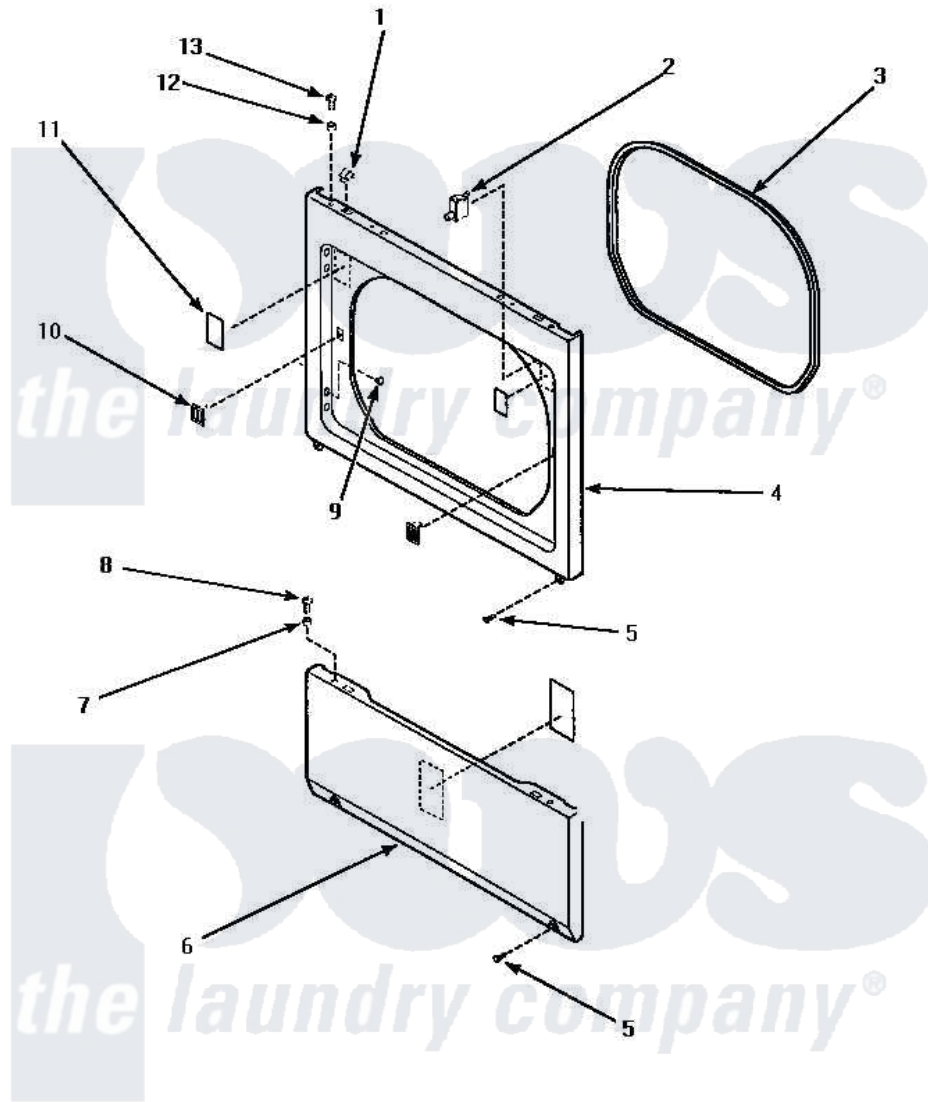

Amana LE8457W (BOM: PLE8457W) 09 - LOWER ACCESS PANEL, FRONT PANEL & SEAL

LOWER ACCESS PANEL, FRONT PANEL AND SEAL

Amana [Residential Amana LE8457W \(BOM: PLE8457W\) Dryer Parts](#) Parts Diagram 09 - LOWER ACCESS PANEL, FRONT PANEL & SEAL

[Click on the part number to view part](#)

Item	Original Part Number	Replaced By	Status	Part Description
1	28835	22001650		Fastener, Spring
2	Y62872	W10169313		Switch-Dor
3	500034			Seal, Front Panel
4	500033W		Not Available	PANEL, FRONT
"	500033H		Not Available	PANEL,FRONT
"	500033L			Panel, Front
5	33562	27001200		Screw
6	500044H		Not Available	PANEL,ACCESS
"	500044L		Not Available	PANEL, ACCESS (ALMOND)
"	500044W	40045301WP		Panel, Access
7	56079	505187		Locator, Panel
8	32671	Y014874		Screw, Idler Arm And Sleeve
9	500227	505295		Screw, No.8ab-16 x 3/4 PH
10	54660	LA-1003		Door Catch Kit
11	500281		Not Available	STICKER