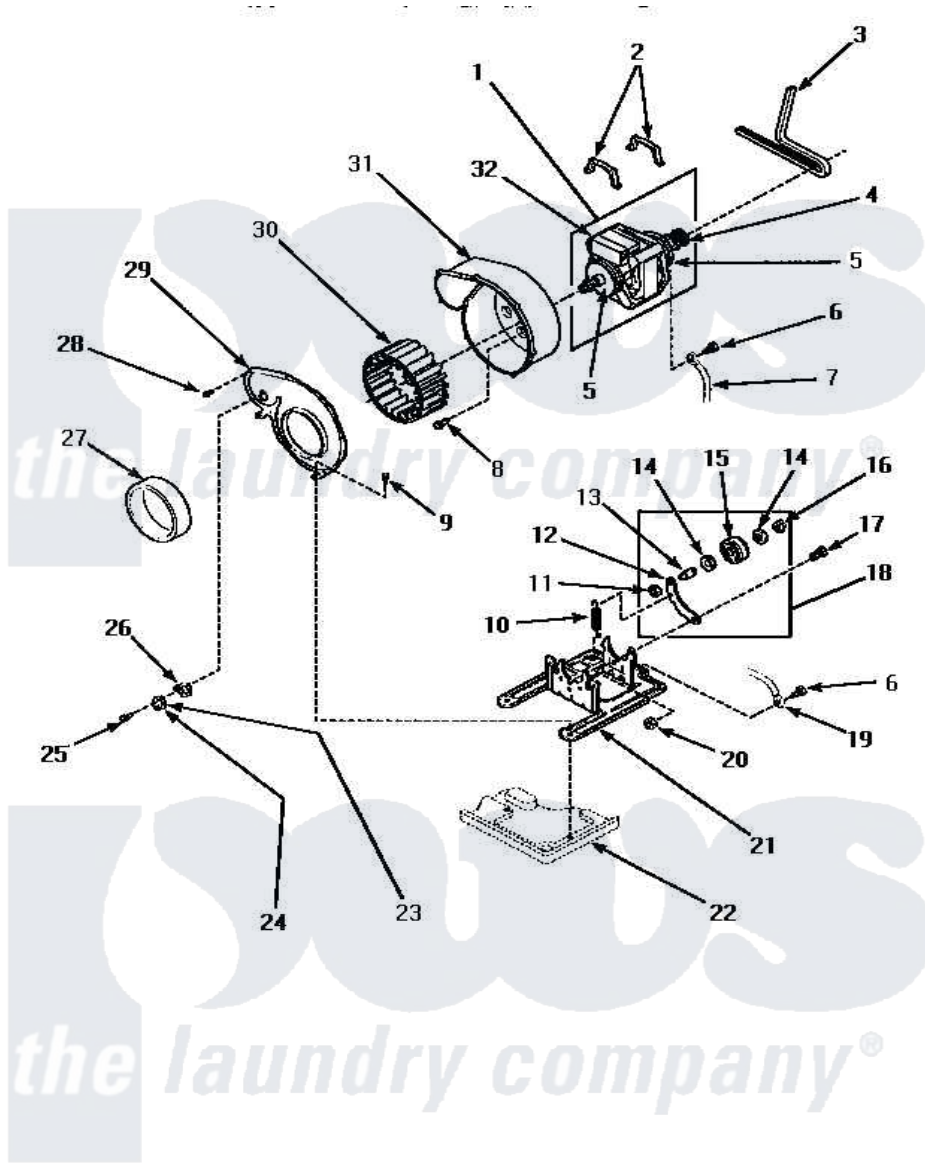

Amana LE8457W (BOM: PLE8457W) 10 - MOTOR, EXHAUST FAN & BELT

MOTOR, EXHAUST FAN AND BELT

Amana Residential Amana LE8457W (BOM: PLE8457W) Dryer Parts Parts Diagram 10 - MOTOR, EXHAUST FAN & BELT

[Click on the part number to view part](#)

Item	Original Part Number	Replaced By	Status	Part Description
1	501211	2200376		Motor
2	Y58047	660658		Clamp, Motor Mounting 343481 685441
3	59174	40111201		Belt, Cylinder
4	500011			Pulley, Motor
5	58044A		Not Available	MOUNT,MOTOR-LOCKING
6	20530			Screw, 10-24 x 3/8 Hex
7	Y00000000		Not Available	SEE NOTE GROUND WIRE FROM MOTOR TO MOUNTING BRACKET, GREEN
8	Y31645	27001200		Screw
9	33562	27001200		Screw
10	56076			Spring, Idler
11	56156	358160		Nut
12	500910	37001144		Assembly- Idler
13	56461			Shaft

14	52549		Washer, 501 ID X3/4 Odx
15	Y54414		Assembly, Wheel And Bearing
16	23748		Ring, Retaining
17	500824		Screw, 1/4-20 Unc Hex
18	500269	37001287	Assembly, Idler Lever/Shaft/Pulley
19	Y00000000	Not Available	SEE NOTE GROUND WIRE FROM MOTOR TO MOUNTING BRACKET, GREEN
20	52566	27001225	Nut, Jam Mid Lock 1/4-20
21	500822	503613	Mount, Motor
22	Y00000000	Not Available	SEE NOTE BASE
24	Y61372		Thermostat
25	501086	90767	Screw, 8A X 3/8 HeX Washer Head Tapping
26	61401	61623	Thermostat, Heater-BR
27	500313		Seal, Blower Housing
28	31260		Screw, No.8 X 3/8 Ind H
29	500078	511969P	Kit Blower Housing And Cover
30	56000	510139P	Assembly Blower Fan Package
31	56020		Housing, Blower
32	501218	Not Available	MOTOR SWITCH (DOES NOT INCLUDE THERMAL PROT