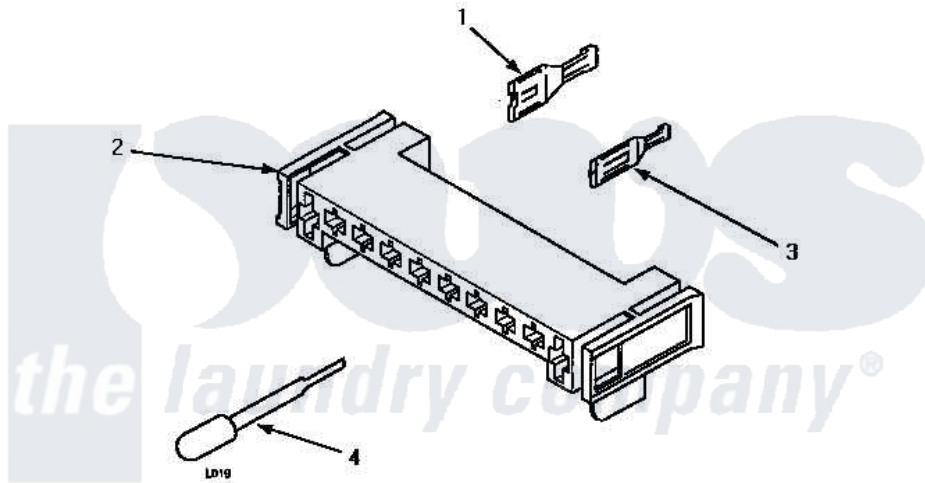

# Amana LE8457W (BOM: PLE8457W) 11 - MTR CONN BLOCK/TERM & EXTRACTOR TOOL

## MOTOR CONNECTION BLOCK, TERMINALS AND TERMINAL EXTRACTOR TOOLS

Amana [Residential Amana LE8457W \(BOM: PLE8457W\) Dryer Parts](#) Parts Diagram 11 - MTR CONN BLOCK/TERM & EXTRACTOR TOOL

[Click on the part number to view part](#)

Item	Original Part Number	Replaced By	Status	Part Description
1	00255		Not Available	(1/4 INCH-FOR (1) 12 GAUGE WIR
"	<a href="#">Y00256</a>			Spade Terminal Or
2	<a href="#">500338</a>			Housing-10 Position
3	<a href="#">Y00188</a>			Molex Terminal
4	<a href="#">283P4</a>			Terminal Extractor Tool
5	<a href="#">190P4</a>			Terminal Extractor Tool