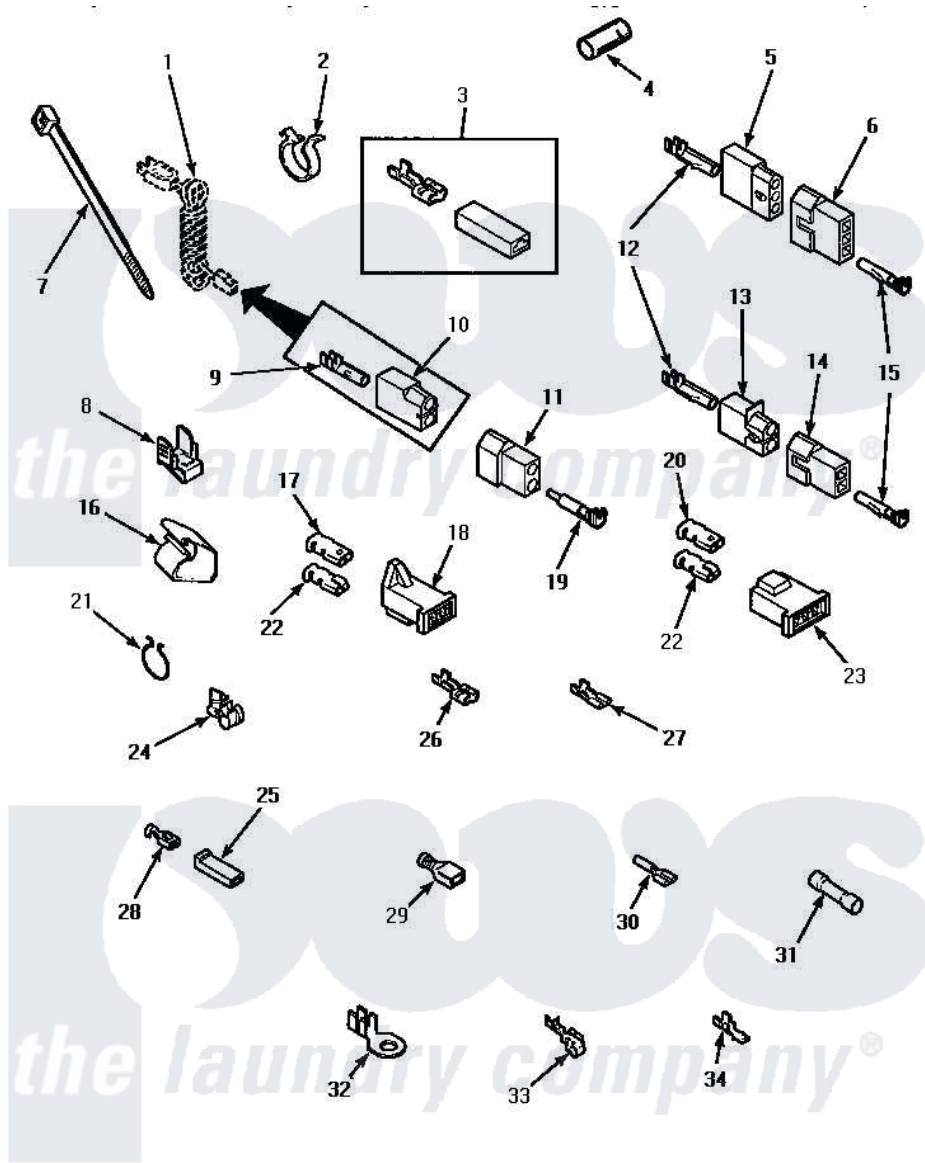

Amana LE8457W (BOM: PLE8457W) 12 - TERMINALS

TERMINALS

Amana Residential Amana LE8457W (BOM: PLE8457W) Dryer Parts Parts Diagram 12 - TERMINALS

[Click on the part number to view part](#)

Item	Original Part Number	Replaced By	Status	Part Description
1	Y00000000		Not Available	SEE NOTE POWER CORD -- (GAS MODELS)
2	61510	504034		Clip, Wire
3	Y00237			Terminal-Female 1/4 ((1) 12 GAUGE Wire Or(2) 18 GA
4	Y21365	503670		Sleeve Insulator
5	23039	697780		Receptacle,
6	23040			Plug-3 Circuit
7	55881	M0321209		Tie-Electrical
8	Y00161	B5733302		Clip, Ground
9	00130			Terminal, Pin-1/8 Femal
10	56265			Receptacle, 2 Circuit
11	56266			Plug
12	Y00117	5011-XX		093 Female Socket
13	56451			Receptacle, 2 Circuit
14	56448			Terminal Block Plug
15	Y00116			Terminal, Pin-Male