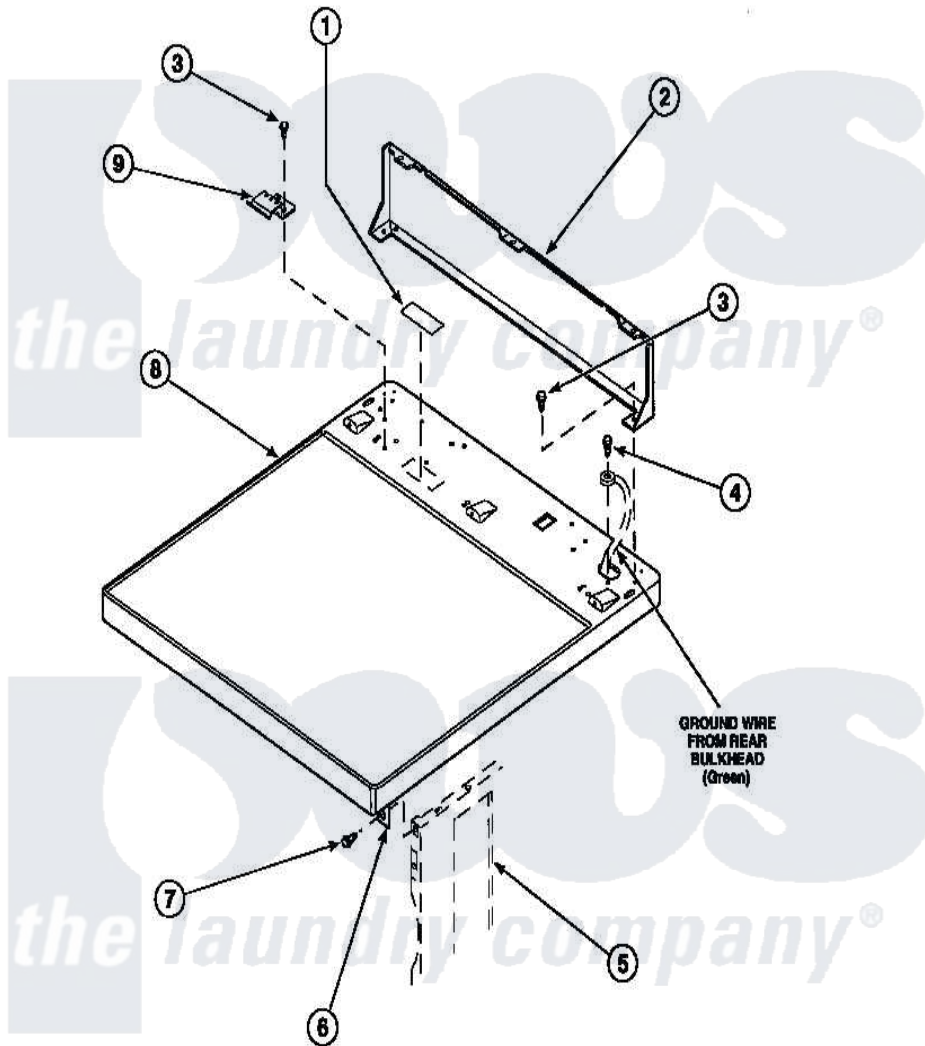

Amana LE8457W2 (BOM: PLE8457W2) 01 - CABINET TOP AND CONTROL HOOD REAR PANEL

Amana Residential Amana LE8457W2 (BOM: PLE8457W2) Dryer Parts Parts Diagram 01 - CABINET TOP AND CONTROL HOOD REAR PANEL
Click on the part number to view part

Item	Original Part Number	Replaced By	Status	Part Description
1	24903		Not Available	STICKER,DISCONNECT POW
2	500343		Not Available	PANEL,BACK(HOME HOOD)
3	501086	90767		Screw, 8A X 3/8 HeX Washer Head Tapping
4	20530			Screw, 10-24 x 3/8 Hex
5	500001P		Not Available	(ADD LETTER BEFORE "P" IN PART
6	500084	40130801		Bracket, Top Mount
7	33562	27001200		Screw
8	500085P		Not Available	(ADD LETTER L-L, W-W TO PART N
9	501241	Y503876		Clip, Hold Down