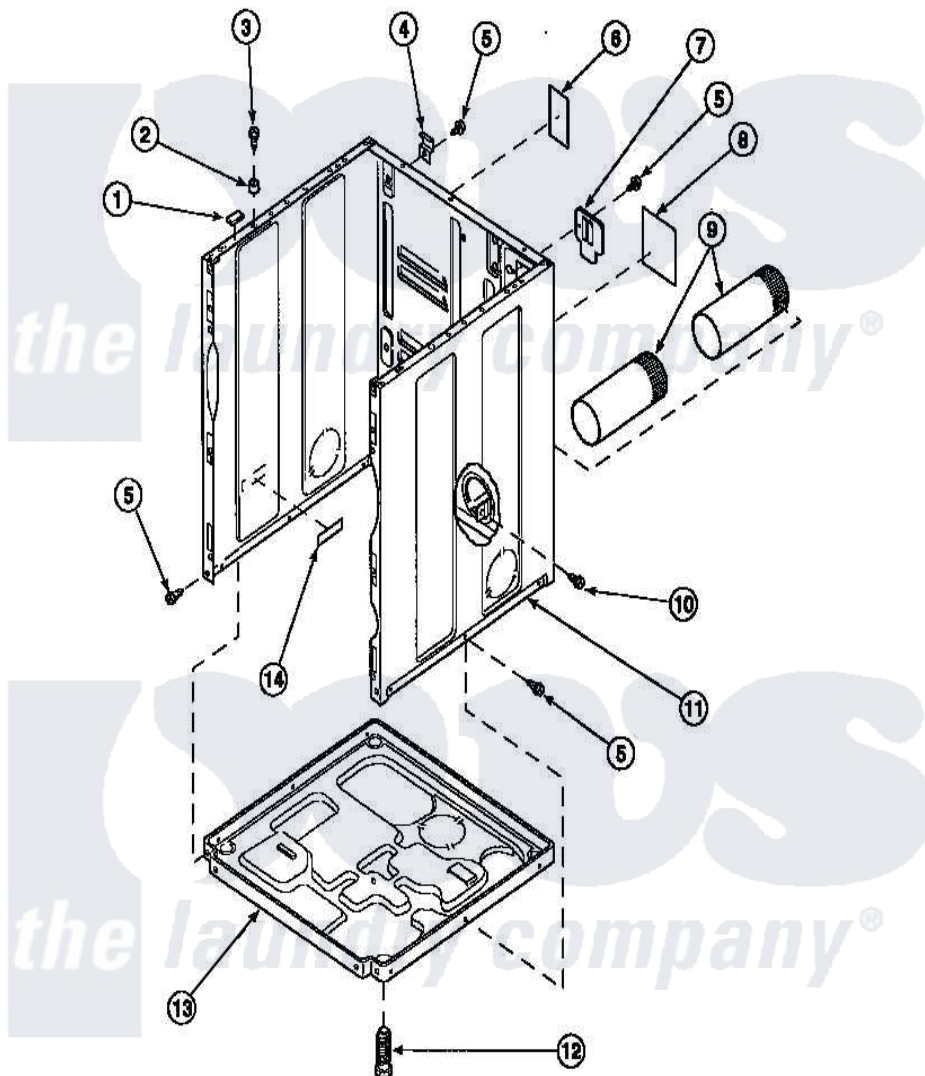

Amana LE8457W2 (BOM: PLE8457W2) 02 - CABINET, EXHAUST DUCT AND BASE

Amana Residential Amana LE8457W2 (BOM: PLE8457W2) Dryer Parts Parts Diagram 02 - CABINET, EXHAUST DUCT AND BASE

Click on the part number to view part

Item	Original Part Number	Replaced By	Status	Part Description
1	Y56128			Pad, Bumper
2	56079	505187		Locator, Panel
3	32671	Y014874		Screw, Idler Arm And Sleeve
4	500003			Hinge, Top
5	33562	27001200		Screw
7	500114	510903		Plate Access Panel
8	501289		Not Available	(ELECTRIC MODELS)
9	500064	505518		Duct, Exhaust
10	501668	503688		Screw, 10B-16 X .34 I
11	500001P		Not Available	(ADD LETTER BEFORE "P" IN PART)
12	Y500101			Leg, Leveling
13	500070			Base, Dryer
14	61294		Not Available	(ELECTRIC MODELS)
NI	521P3			Kit, Flex Vent-Display