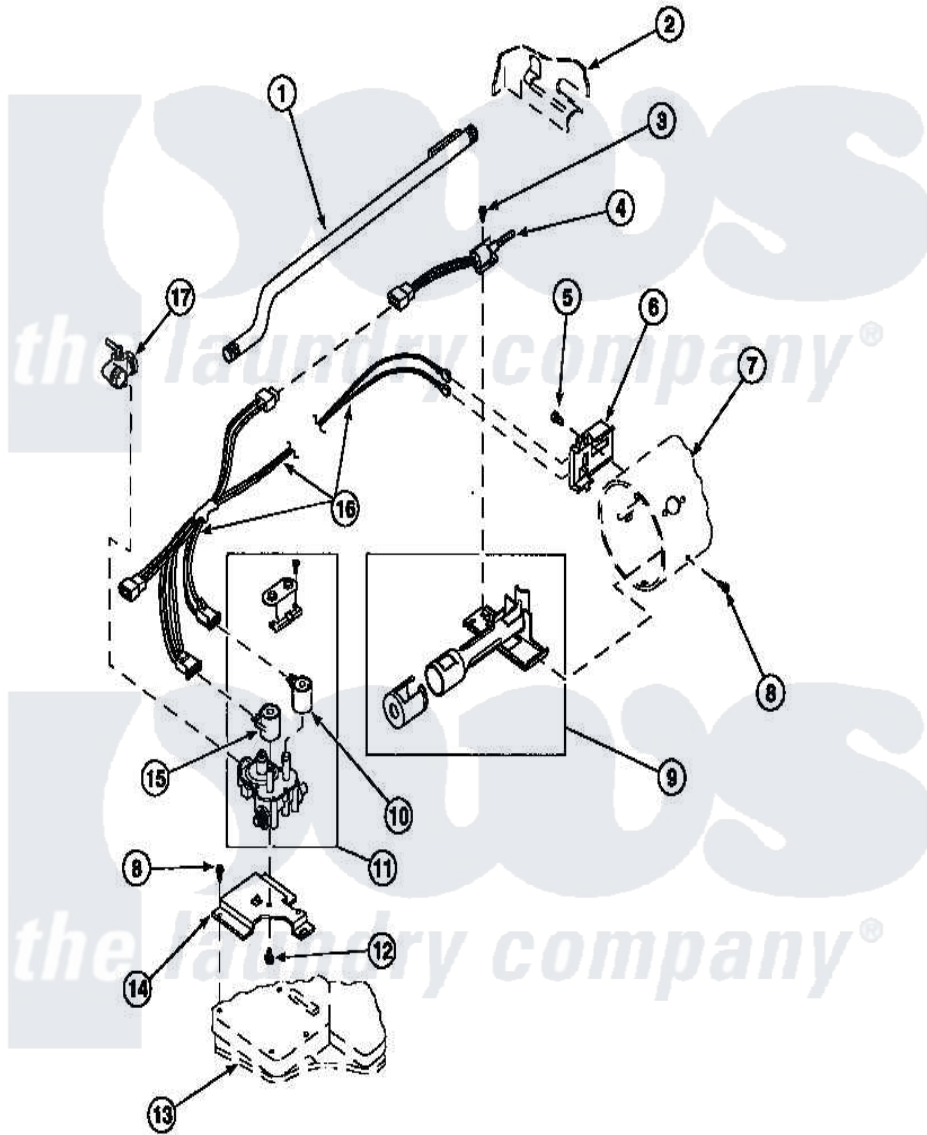

Amana LE8457W2 (BOM: PLE8457W2) 04 - GAS VALVE, IGNITER & GAS CONVERSION KITS

Amana Residential Amana LE8457W2 (BOM: PLE8457W2) Dryer Parts Parts Diagram 04 - GAS VALVE, IGNITER & GAS CONVERSION KITS

[Click on the part number to view part](#)

Item	Original Part Number	Replaced By	Status	Part Description
2	500001P		Not Available	(ADD LETTER BEFORE "P" IN PART
5	23222	3177991		Screw
8	501668	503688		Screw, 10B-16 X .34 I
13	500070			Base, Dryer
NI	501397			Assembly, Wiring Harness