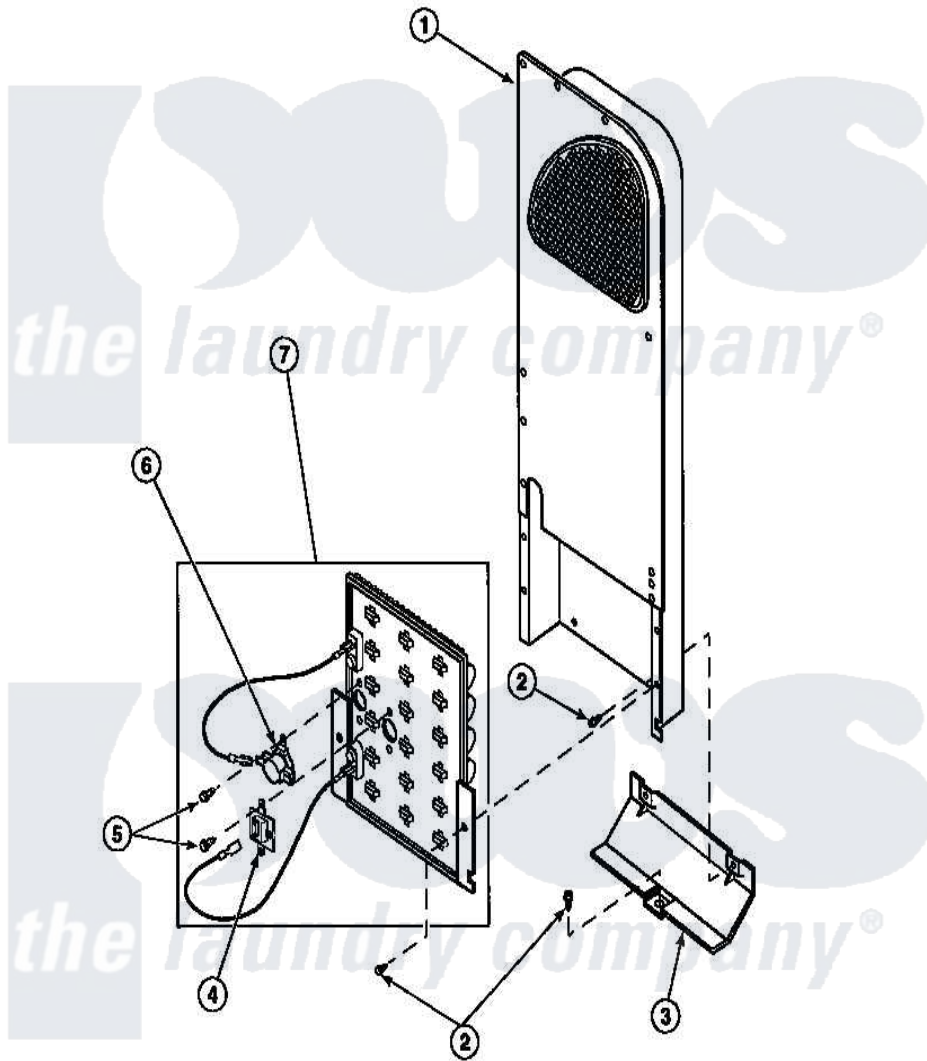

**Amana LE8457W2 (BOM: PLE8457W2) 10 - HEATER BOX ASSY
ORIGINALLY ON ELEC DRYER**

Amana Residential Amana LE8457W2 (BOM: PLE8457W2) Dryer Parts Parts Diagram 10 - HEATER BOX ASSY
ORIGINALLY ON ELEC DRYER
Click on the part number to view part

Item	Original Part Number	Replaced By	Status	Part Description
1	500179P	503605		Assembly, Heater Duct
2	501668	503688		Screw, 10B-16 X .34 I
3	60952		Not Available	SHIELD,HEAT DUCT
4	62600	40113801		Fuse, Thermal
5	23222	3177991		Screw
6	Y62641	W10116735		Thermistor-Fix
7	61928			Heater Assembly 208V
"	61927			Heater Assembly