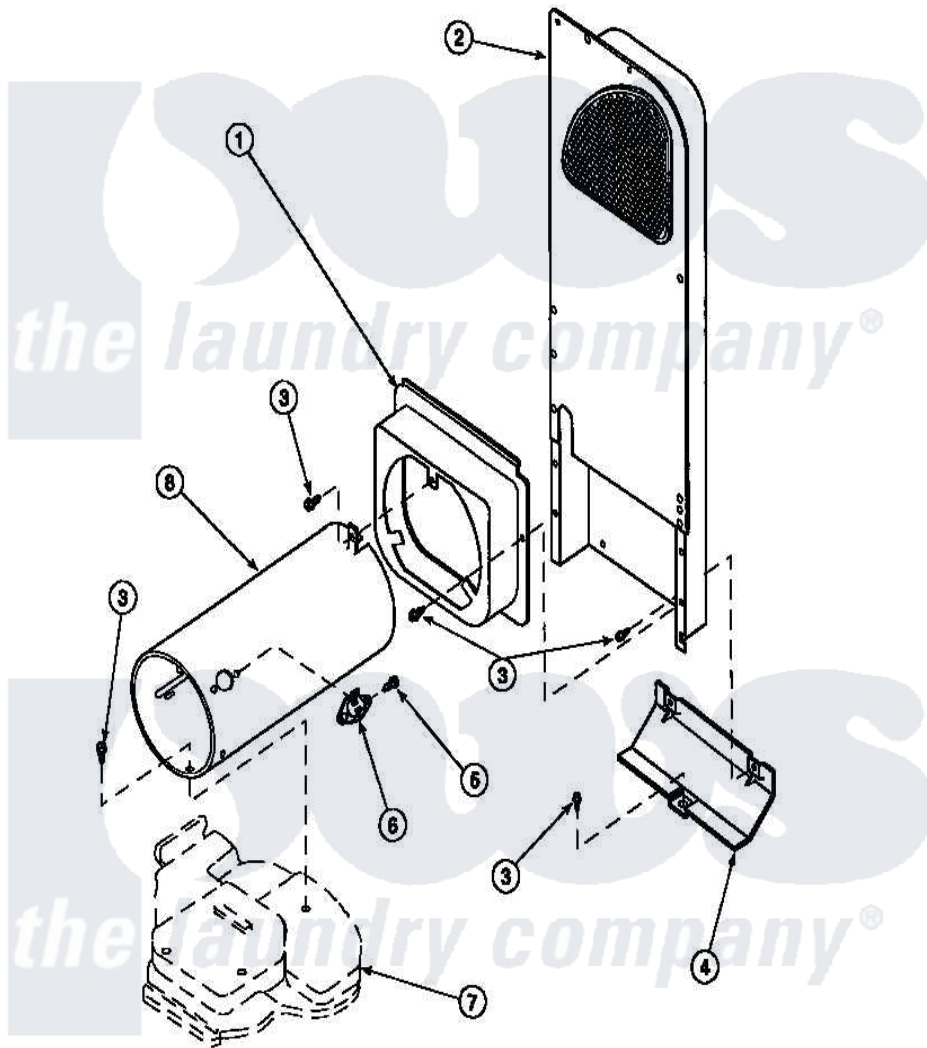

**Amana LE8457W2 (BOM: PLE8457W2) 11 - HEATER BOX ASSY
ORIGINALLY ON GAS DRYER**

Amana Residential Amana LE8457W2 (BOM: PLE8457W2) Dryer Parts Parts Diagram 11 - HEATER BOX ASSY
ORIGINALLY ON GAS DRYER
Click on the part number to view part

Item	Original Part Number	Replaced By	Status	Part Description
2	500179P	503605		Assembly, Heater Duct
3	501668	503688		Screw, 10B-16 X .34 I
4	60952		Not Available	SHIELD,HEAT DUCT
7	500070			Base, Dryer