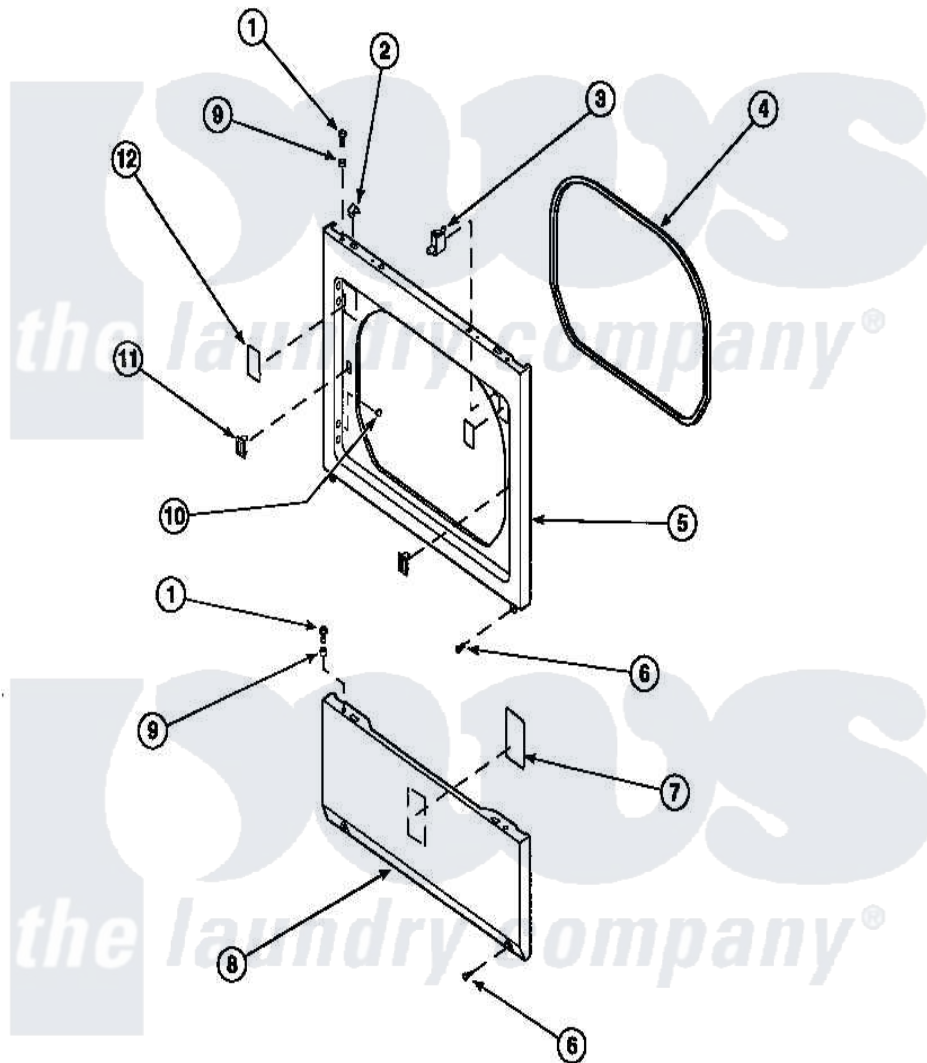

Amana LE8457W2 (BOM: PLE8457W2) 14 - LOWER ACCESS PANEL, FRONT PANEL AND SEAL

Amana Residential Amana LE8457W2 (BOM: PLE8457W2) Dryer Parts Parts Diagram 14 - LOWER ACCESS PANEL, FRONT PANEL AND SEAL

[Click on the part number to view part](#)

Item	Original Part Number	Replaced By	Status	Part Description
1	32671	Y014874		Screw, Idler Arm And Sleeve
2	56080	22001650		Fastener, Spring
3	Y62872	W10169313		Switch-Dor
4	500034			Seal, Front Panel
6	33562	27001200		Screw
9	56079	505187		Locator, Panel
10	500227	505295		Screw, No.8ab-16 x 3/4 PH
11	54660	LA-1003		Door Catch Kit
12	500281		Not Available	STICKER