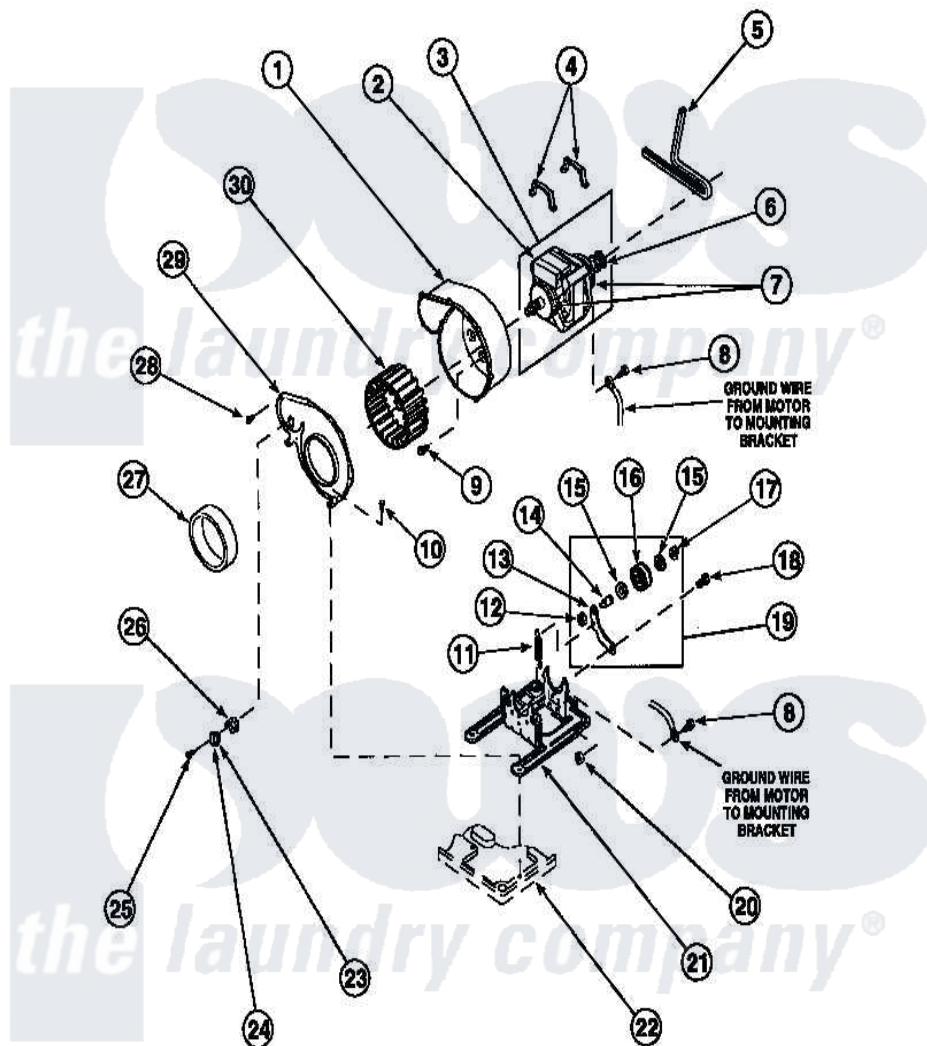

# Amana LE8457W2 (BOM: PLE8457W2) 15 - MOTOR, EXHAUST FAN AND BELT

Amana Residential Amana LE8457W2 (BOM: PLE8457W2) Dryer Parts Parts Diagram 15 - MOTOR, EXHAUST FAN AND BELT

Click on the part number to view part

Item	Original Part Number	Replaced By	Status	Part Description
1	<a href="#">56020</a>			Housing, Blower
2	501218		Not Available	MOTOR SWITCH (DOES NOT INCLUDE THERMAL PROT
3	501211	<a href="#">2200376</a>		Motor
4	Y58047	<a href="#">660658</a>		Clamp, Motor Mounting 343481 685441
5	59174	<a href="#">40111201</a>		Belt, Cylinder
6	<a href="#">500011</a>			Pulley, Motor
7	<a href="#">590P3</a>			Motor Hub Ring Kit
8	<a href="#">20530</a>			Screw, 10-24 x 3/8 Hex
9	Y31645	<a href="#">27001200</a>		Screw
10	33562	<a href="#">27001200</a>		Screw
11	<a href="#">56076</a>			Spring, Idler
12	56156	<a href="#">358160</a>		Nut
13	500910	<a href="#">37001144</a>		Assembly- Idler

14	<a href="#">56461</a>		Shaft
15	<a href="#">52549</a>		Washer, 501 ID X3/4 Odx
16	<a href="#">Y54414</a>		Assembly, Wheel And Bearing
17	<a href="#">23748</a>		Ring, Retaining
18	<a href="#">500824</a>		Screw, 1/4-20 Unc Hex
19	500269	<a href="#">37001287</a>	Assembly, Idler Lever/Shaft/Pulley
20	52566	<a href="#">27001225</a>	Nut, Jam Mid Lock 1/4-20
21	500822	<a href="#">503613</a>	Mount, Motor
22	<a href="#">500070</a>		Base, Dryer
24	<a href="#">503551</a>		Thermostat, Cycling
"	<a href="#">Y61372</a>		Thermostat
25	23222	<a href="#">3177991</a>	Screw
"	Y33561	<a href="#">489464</a>	Screw
26	61401	<a href="#">61623</a>	Thermostat, Heater-BR
27	<a href="#">500313</a>		Seal, Blower Housing
28	<a href="#">31260</a>		Screw, No.8 X 3/8 Ind H
29	500078	<a href="#">511969P</a>	Kit Blower Housing And Cover
30	56000	<a href="#">510139P</a>	Assembly Blower Fan Package