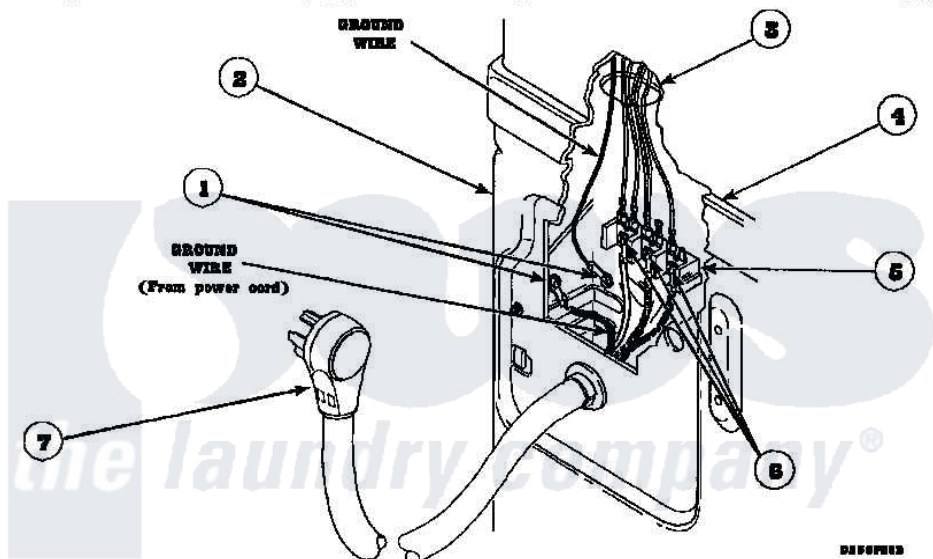

# Amana LE8457W2 (BOM: PLE8457W2) 17 - POWER CORDS

Amana Residential Amana LE8457W2 (BOM: PLE8457W2) Dryer Parts Parts Diagram 17 - POWER CORDS  
 Click on the part number to view part

Item	Original Part Number	Replaced By	Status	Part Description
1	<a href="#">20530</a>			Screw, 10-24 x 3/8 Hex
2	500001P		Not Available	(ADD LETTER BEFORE "P" IN PART
3	500343		Not Available	PANEL, BACK(HOME HOOD)
4	500085P		Not Available	(ADD LETTER L-L, W-W TO PART N
5	61923P	<a href="#">61923</a>		Block, Terminal
6	Y61199	<a href="#">3400094</a>		Screw, 10-32 X 3/8