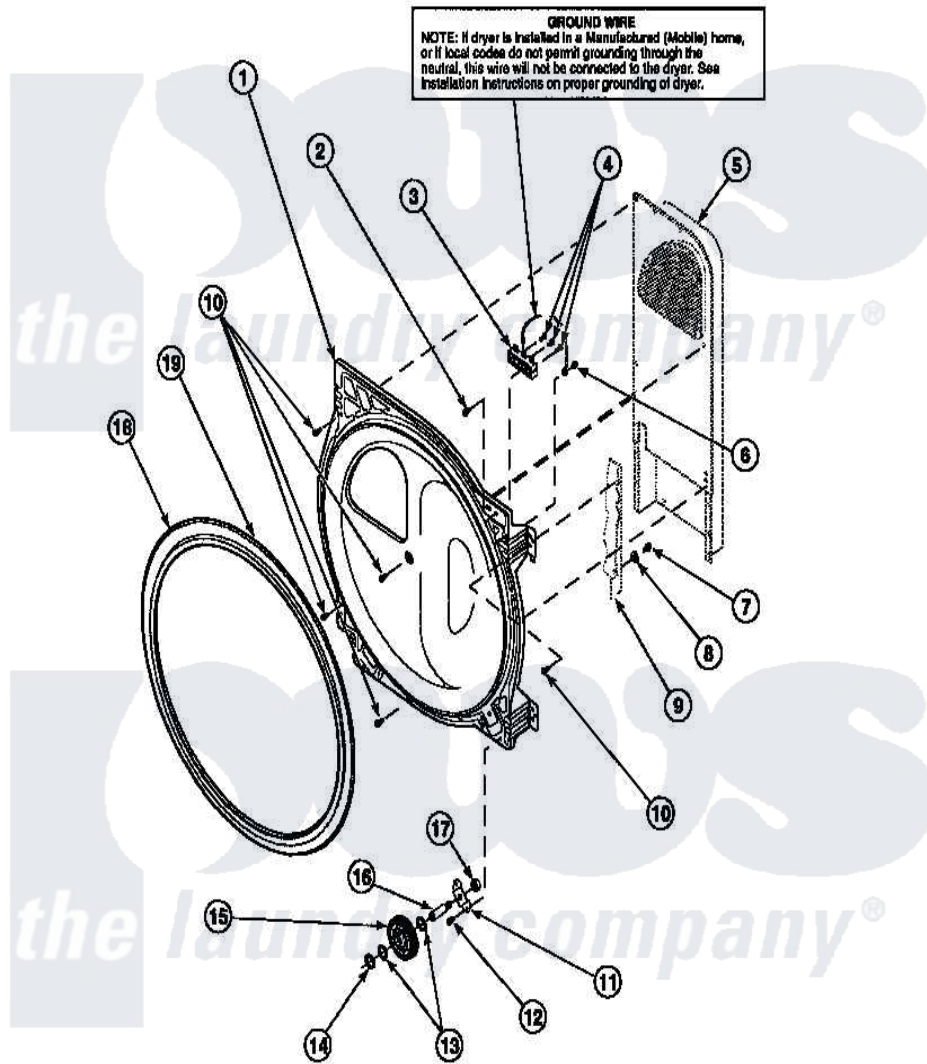

**Amana LE8457W2 (BOM: PLE8457W2) 19 - REAR
BLKHD/SEAL/CYLINDER ROLLER/TERM BLK**

Amana Residential Amana LE8457W2 (BOM: PLE8457W2) Dryer Parts Parts Diagram 19 - REAR
BLKHD/SEAL/CYLINDER ROLLER/TERM BLK
Click on the part number to view part

Item	Original Part Number	Replaced By	Status	Part Description
1	502614W	502614WP		Bulkhead, Rear
"	Y501154		Not Available	ASSY, BULKHEAD
2	501285			Screw, No.12 X 9/16-Pla
3	61923P	61923		Block, Terminal
4	Y61199	3400094		Screw, 10-32 X 3/8
5	500179P	503605		Assembly, Heater Duct
6	20530			Screw, 10-24 x 3/8 Hex
7	20530			Screw, 10-24 x 3/8 Hex
8	51474		Not Available	WASHER, 13/64IDX1/2ODX.
9	500001P		Not Available	(ADD LETTER BEFORE "P" IN PART
10	501668	503688		Screw, 10B-16 X .34 I
11	500062	40113601		Assembly, Roller Brkt
12	501668	503688		Screw, 10B-16 X .34 I
13	52549			Washer, 501 ID X3/4 Odx

14	23748		Ring, Retaining
15	500214P	37001042	Assembly, Cylinder Roller
16	56461		Shaft
17	56156	358160	Nut
18	501801	37001132	Seal, Cylinder
19	22506P	511637P	Adh Dow 737 Clr 3 Oz Tube