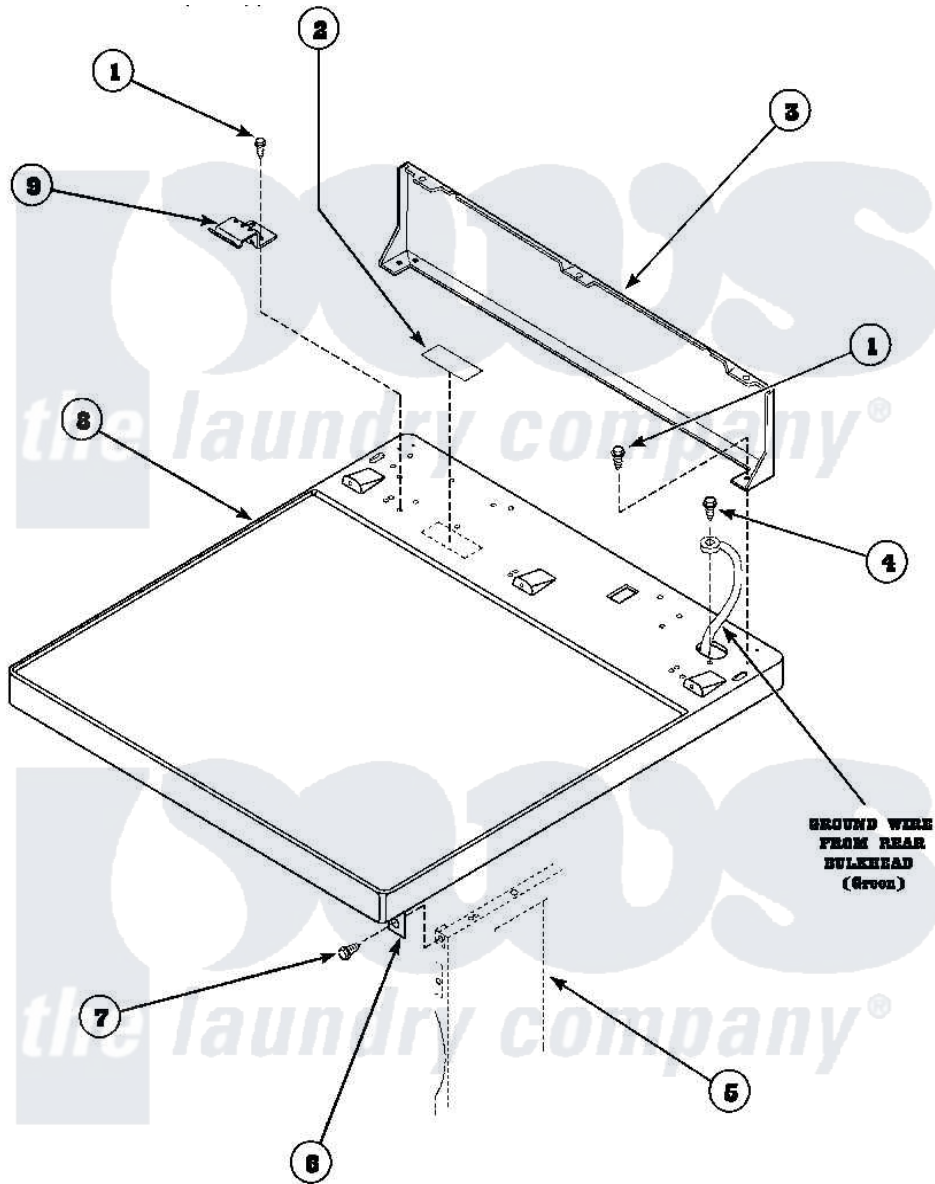

Amana LE8467L2 (BOM: PLE8467L2) 01 - CABINET TOP AND CONTROL HOOD REAR PANEL

Amana Residential Amana LE8467L2 (BOM: PLE8467L2) Dryer Parts Parts Diagram 01 - CABINET TOP AND CONTROL HOOD REAR PANEL
 Click on the part number to view part

Item	Original Part Number	Replaced By	Status	Part Description
1	501086	90767		Screw, 8A X 3/8 HeX Washer Head Tapping
2	24903		Not Available	STICKER,DISCONNECT POW
3	500343		Not Available	PANEL,BACK(HOME HOOD)
4	20530			Screw, 10-24 x 3/8 Hex
5	500001P		Not Available	(ADD LETTER BEFORE "P" IN PART
6	500084	40130801		Bracket, Top Mount
7	33562	27001200		Screw
8	500085P		Not Available	(ADD LETTER L-L, W-W TO PART N
9	501241	Y503876		Clip, Hold Down