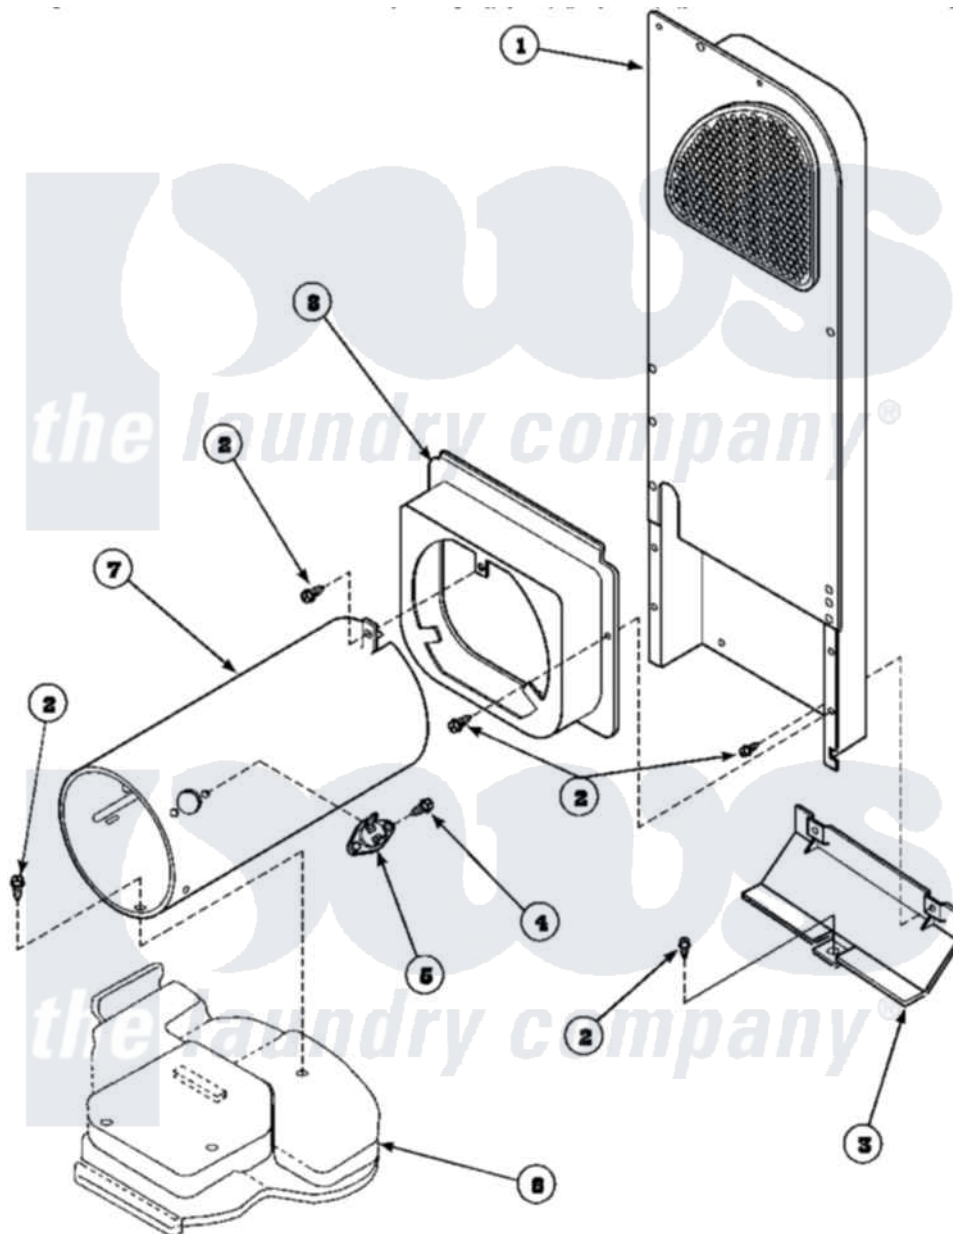

**Amana LE8467L2 (BOM: PLE8467L2) 09 - HEATER BOX ASSY
ORIGINALLY ON GAS DRYER**

Amana Residential Amana LE8467L2 (BOM: PLE8467L2) Dryer Parts Parts Diagram 09 - HEATER BOX ASSY
ORIGINALLY ON GAS DRYER
Click on the part number to view part

Item	Original Part Number	Replaced By	Status	Part Description
1	500179P	503605		Assembly, Heater Duct
2	501668	503688		Screw, 10B-16 X .34 I
3	60952		Not Available	SHIELD,HEAT DUCT
4	51782		Not Available	SCREW, 6B-20X5/16
5	Y61886			Thermostat, Limit-Blk
6	500070			Base, Dryer
7	61974		Not Available	BURNER HOUSING
8	500122	510101		Shroud Heat Duct