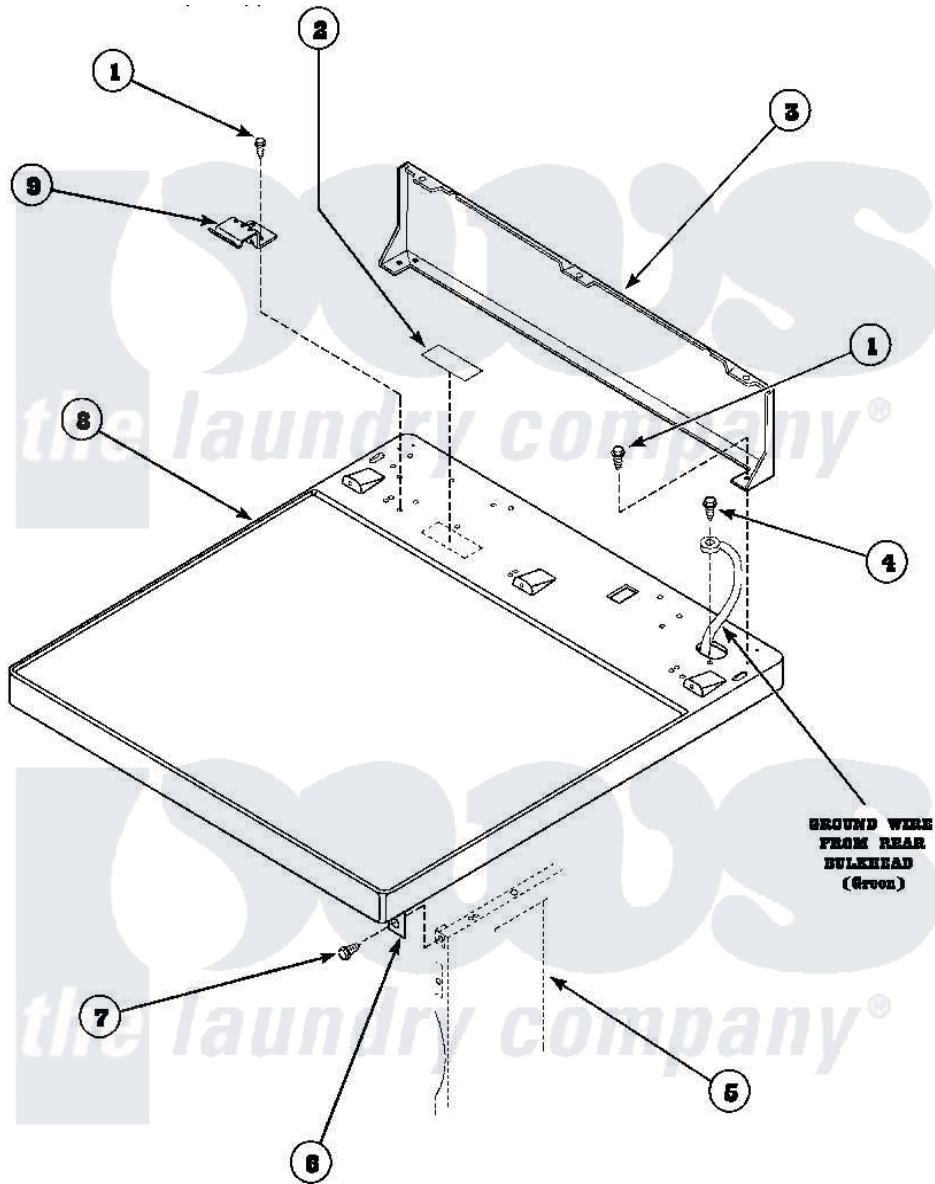

Amana LE8467W2 (BOM: PLE8467W2) 01 - CABINET TOP AND CONTROL HOOD REAR PANEL

Amana Residential Amana LE8467W2 (BOM: PLE8467W2) Dryer Parts Parts Diagram 01 - CABINET TOP AND CONTROL HOOD REAR PANEL
 Click on the part number to view part

Item	Original Part Number	Replaced By	Status	Part Description
1	501086	90767		Screw, 8A X 3/8 HeX Washer Head Tapping
2	24903		Not Available	STICKER,DISCONNECT POW
3	500343		Not Available	PANEL,BACK(HOME HOOD)
4	20530			Screw, 10-24 x 3/8 Hex
5	500001P		Not Available	(ADD LETTER BEFORE "P" IN PART
6	500084	40130801		Bracket, Top Mount
7	33562	27001200		Screw
8	500085P		Not Available	(ADD LETTER L-L, W-W TO PART N
9	501241	Y503876		Clip, Hold Down