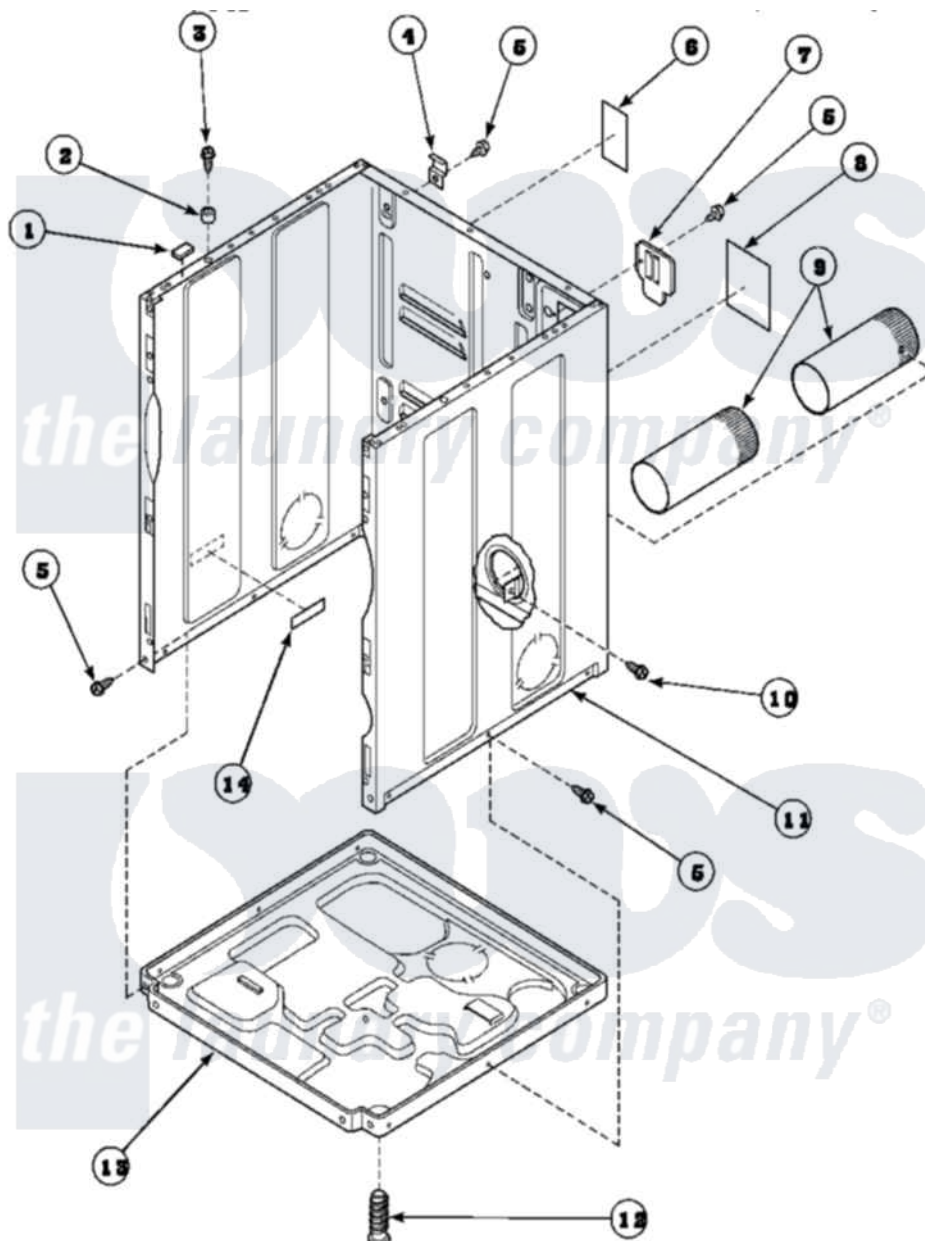

Amana LE8467W2 (BOM: PLE8467W2) 02 - CABINET, EXHAUST DUCT AND BASE

Amana Residential Amana LE8467W2 (BOM: PLE8467W2) Dryer Parts Parts Diagram 02 - CABINET, EXHAUST DUCT AND BASE

[Click on the part number to view part](#)

Item	Original Part Number	Replaced By	Status	Part Description
1	Y56128			Pad, Bumper
2	56079	505187		Locator, Panel
3	32671	Y014874		Screw, Idler Arm And Sleeve
4	500003			Hinge, Top
5	33562	27001200		Screw
6	500670		Not Available	STICKER NG OR MIXED GA
7	500114	510903		Plate Access Panel
8	501289		Not Available	(ELECTRIC MODELS)
9	500064	505518		Duct, Exhaust
10	501668	503688		Screw, 10B-16 X .34 I
11	500001P		Not Available	(ADD LETTER BEFORE "P" IN PART
12	Y500101			Leg, Leveling
13	500070			Base, Dryer
14	61294		Not Available	(ELECTRIC MODELS)