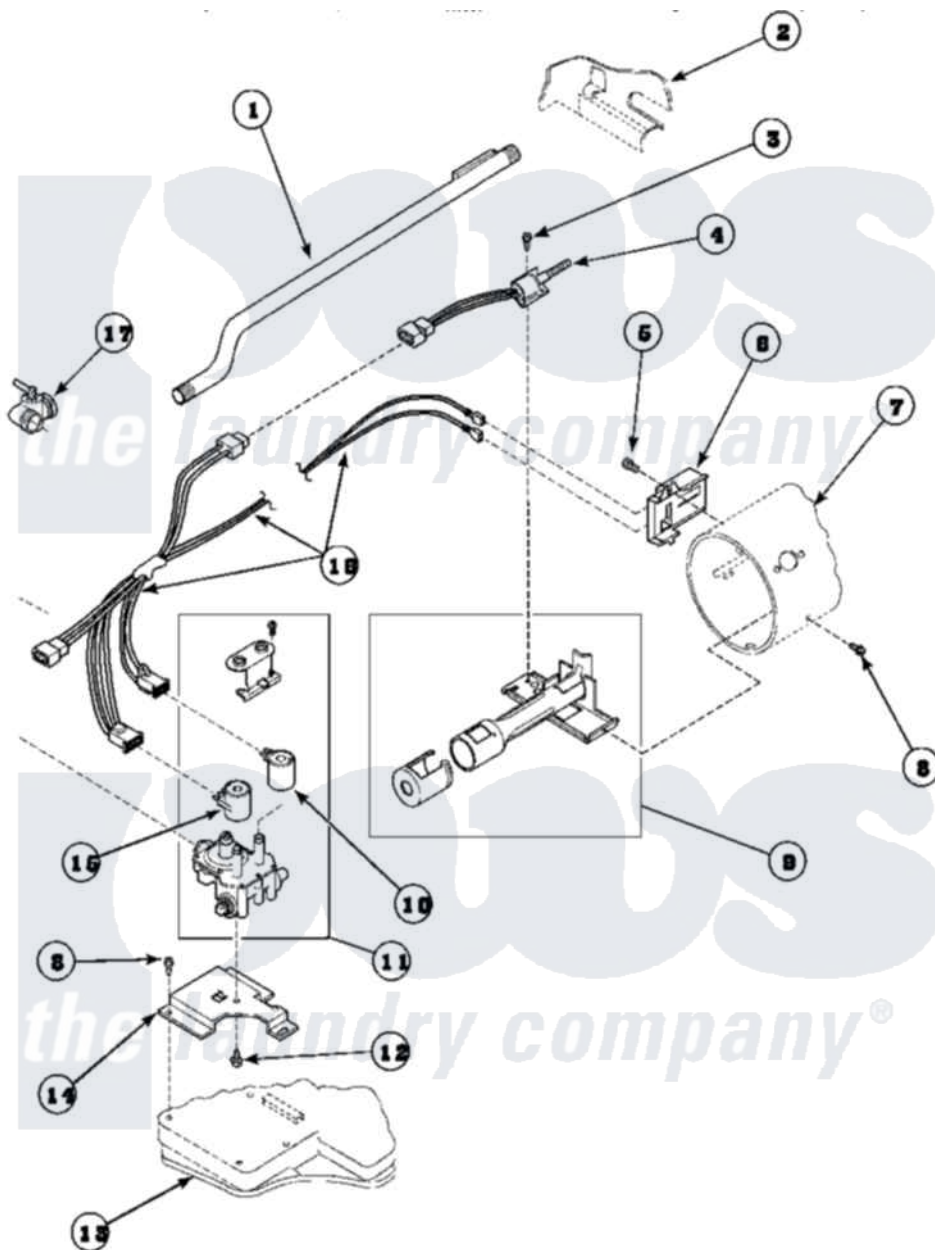

# Amana LE8467W2 (BOM: PLE8467W2) 04 - GAS VALVE, IGNITER & GAS CONVERSION KITS

Amana Residential Amana LE8467W2 (BOM: PLE8467W2) Dryer Parts Parts Diagram 04 - GAS VALVE, IGNITER & GAS CONVERSION KITS

[Click on the part number to view part](#)

Item	Original Part Number	Replaced By	Status	Part Description
1	500647	<a href="#">510204</a>		Pipe
2	500001P		Not Available	(ADD LETTER BEFORE "P" IN PART
3	51782		Not Available	SCREW, 6B-20X5/16
4	60868	<a href="#">37001308</a>		Ignitor
5	23222	<a href="#">3177991</a>		Screw
6	Y56231	<a href="#">338906</a>		Radiant, Sensor
7	61974		Not Available	BURNER HOUSING
8	501668	<a href="#">503688</a>		Screw, 10B-16 X .34 I
9	Y56234	<a href="#">37001304</a>		Burner Ign
10	58804B	<a href="#">694540</a>		Coil, 60 Hz
11	<a href="#">58804</a>			Assembly, Valve-Gas-Single-
12	56124	<a href="#">3370225</a>		Screw
13	<a href="#">500070</a>			Base, Dryer
14	<a href="#">500821</a>			Bracket, Mounting-Gas

15	58804A	<a href="#">306106</a>	Coil, Holding And Booster--W
16	60641	<a href="#">37001007</a>	Harness, Wire
17	Y56229	<a href="#">510205</a>	Valve-Elbo
NI	502378		Not Available ASSY, WIRE HARNESS
"	500744		Not Available ASSY,WIRE HARNESS
"	500747		Not Available ASSY,WIRE HARNESS
"	500745		Not Available ASSY,WIRE HARNESS
"	500748		Not Available ASSY,WIRE HARNESS
"	Y502229		Not Available ASSY, WIRE HARNESS