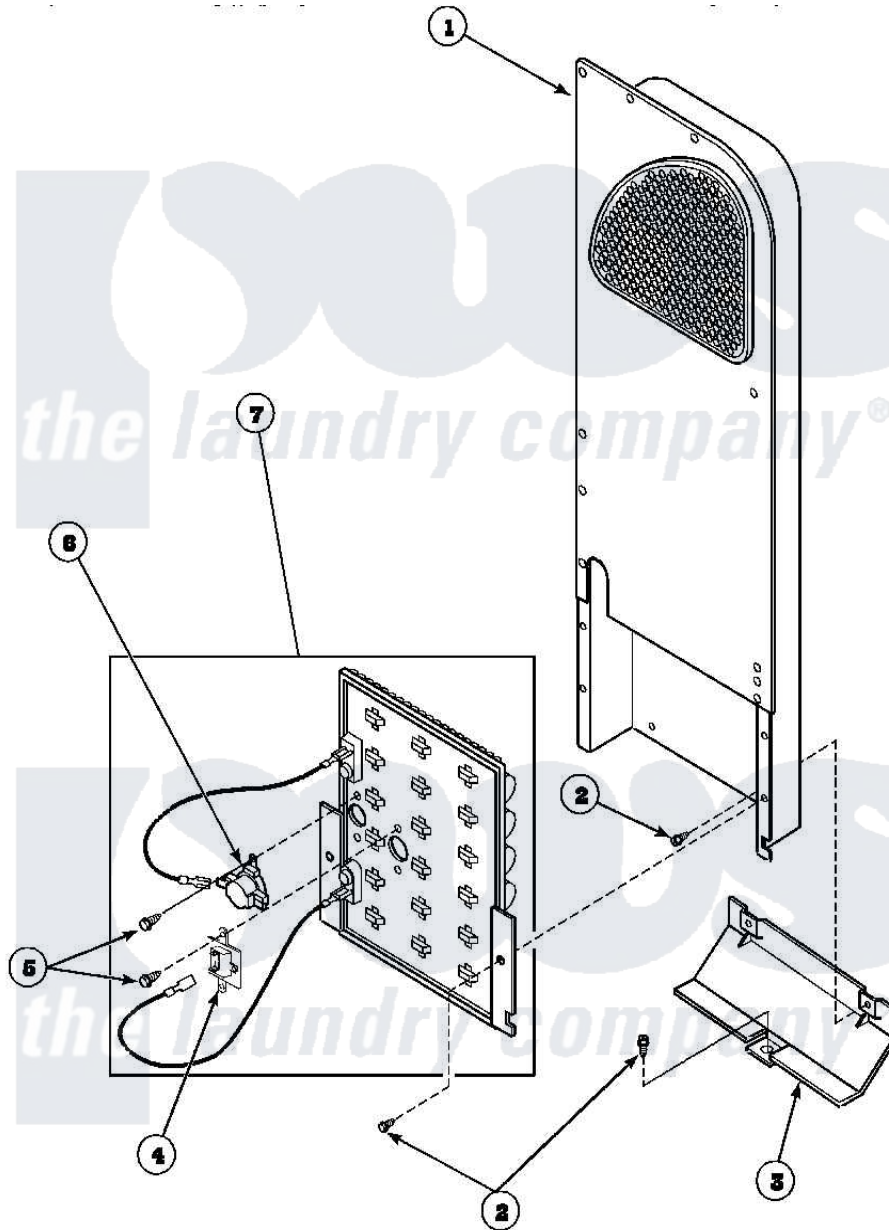

**Amana LE8467W2 (BOM: PLE8467W2) 08 - HEATER BOX ASSY
ORIGINALLY ON ELEC DRYER**

Amana Residential Amana LE8467W2 (BOM: PLE8467W2) Dryer Parts Parts Diagram 08 - HEATER BOX ASSY
ORIGINALLY ON ELEC DRYER
Click on the part number to view part

Item	Original Part Number	Replaced By	Status	Part Description
1	500179P	503605		Assembly, Heater Duct
2	501668	503688		Screw, 10B-16 X .34 I
3	60952		Not Available	SHIELD,HEAT DUCT
4	62600	40113801		Fuse, Thermal
5	23222	3177991		Screw
6	Y62641	W10116735		Thermistor-Fix
7	61928			Heater Assembly 208V
"	61927			Heater Assembly