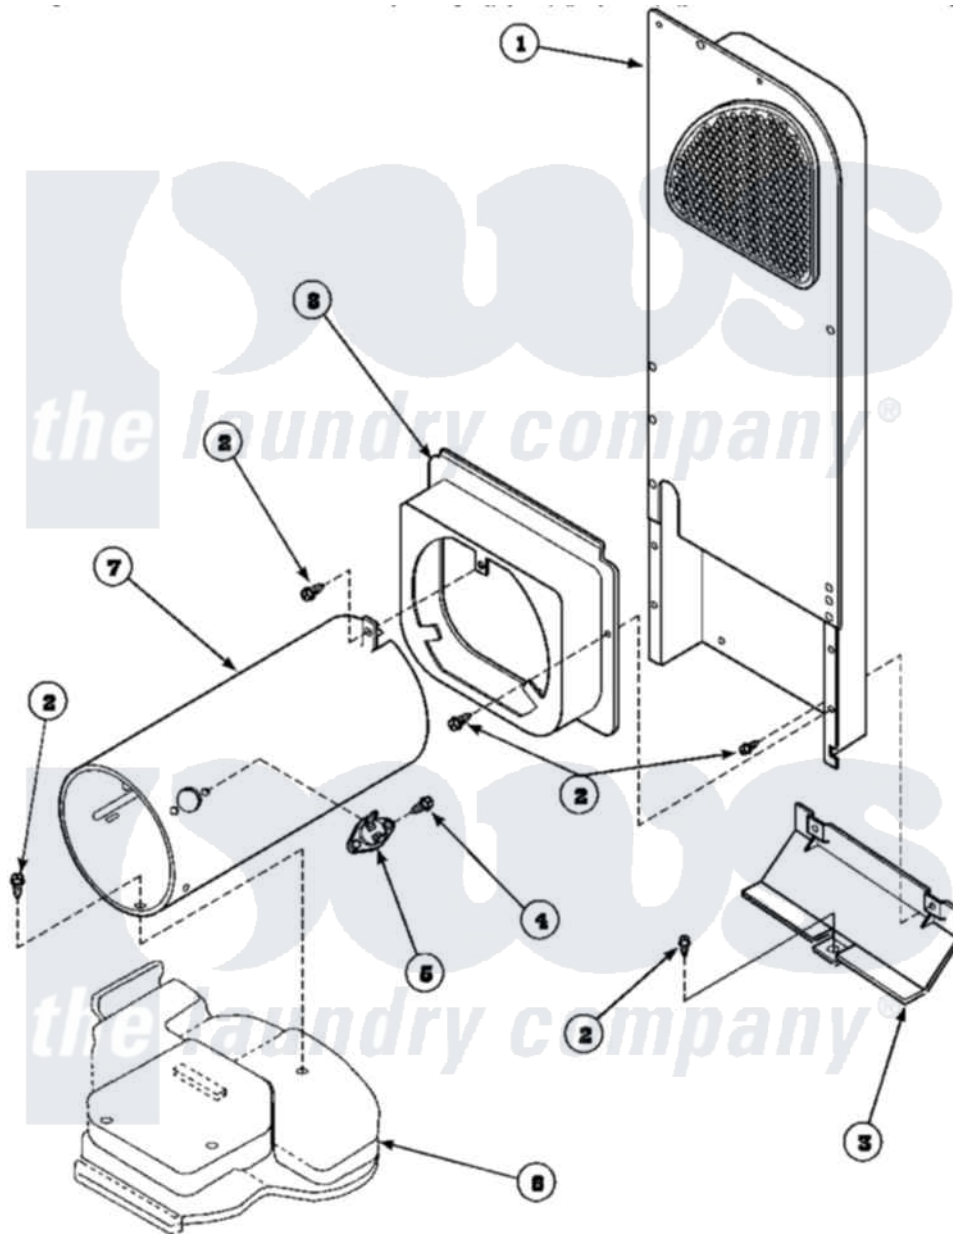

**Amana LE8467W2 (BOM: PLE8467W2) 09 - HEATER BOX ASSY
ORIGINALLY ON GAS DRYER**

Amana Residential Amana LE8467W2 (BOM: PLE8467W2) Dryer Parts Parts Diagram 09 - HEATER BOX ASSY
ORIGINALLY ON GAS DRYER
Click on the part number to view part

Item	Original Part Number	Replaced By	Status	Part Description
1	500179P	503605		Assembly, Heater Duct
2	501668	503688		Screw, 10B-16 X .34 I
3	60952		Not Available	SHIELD,HEAT DUCT
4	51782		Not Available	SCREW, 6B-20X5/16
5	Y61886			Thermostat, Limit-Blk
6	500070			Base, Dryer
7	61974		Not Available	BURNER HOUSING
8	500122	510101		Shroud Heat Duct