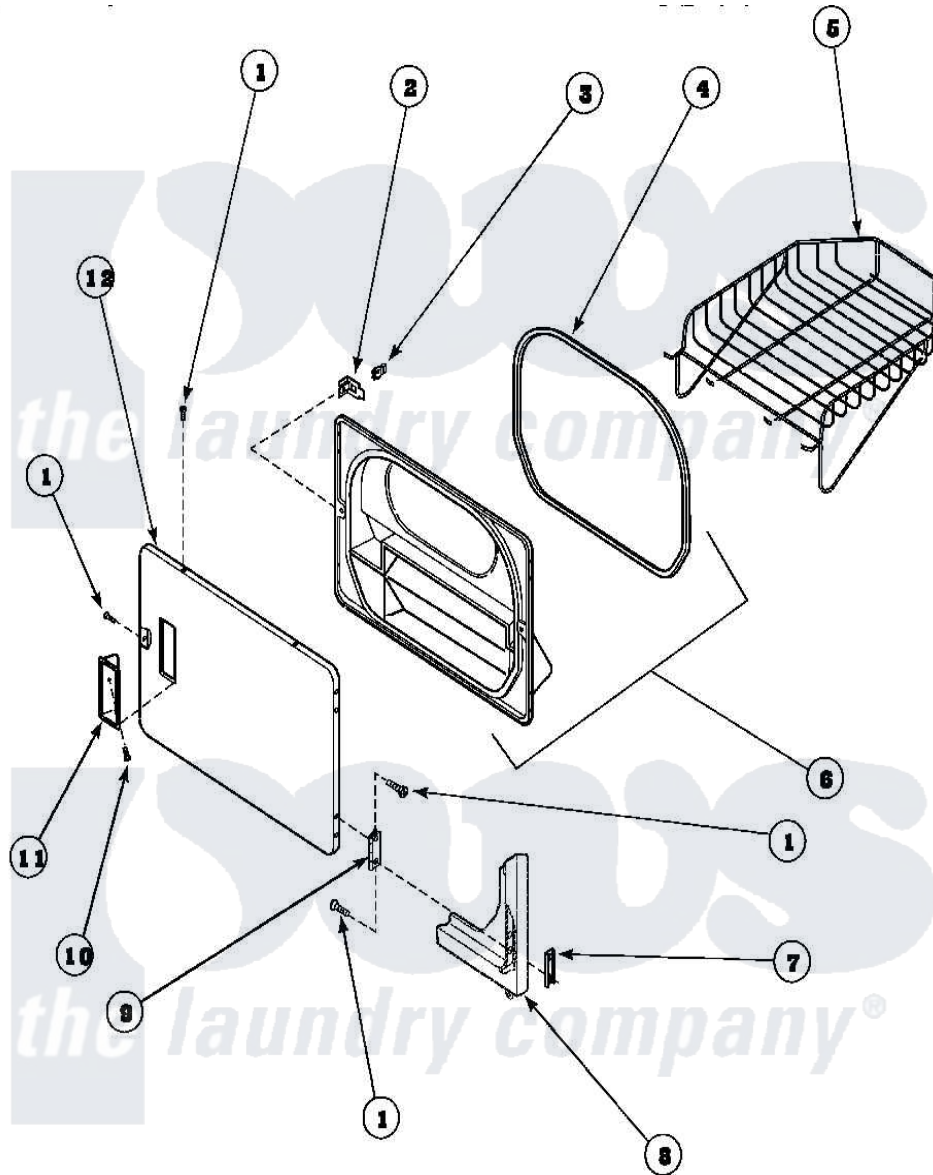

# Amana LE8467W2 (BOM: PLE8467W2) 11 - LOADING DOOR WITH DRYING RACK

Amana Residential Amana LE8467W2 (BOM: PLE8467W2) Dryer Parts Parts Diagram 11 - LOADING DOOR WITH DRYING RACK

Click on the part number to view part

Item	Original Part Number	Replaced By	Status	Part Description
1	<a href="#">500226</a>			Screw, 8b-16 x 5/8 Tap
2	500223	<a href="#">40116201</a>		Bracket, Door Strike
3	500039	<a href="#">510181</a>		Strike Doormetal
4	500200		Not Available	SEAL,DOOR
5	501295P		Not Available	RACK, DRYING
6	500199		Not Available	ASSY,LINER & SEAL
7	<a href="#">500236</a>			Clip, Door Hinge Mount
8	500033		Not Available	FRONT PANEL
9	500041	<a href="#">Y503676</a>		Hinge, Door And Top
10	500297	<a href="#">8281236</a>		Screw
11	500042		Not Available	DOOR PULL
12	<a href="#">500040</a>			Outer Door Panel
NI	500035		Not Available	COMPLETE LOADING DOOR ASSEMBLY