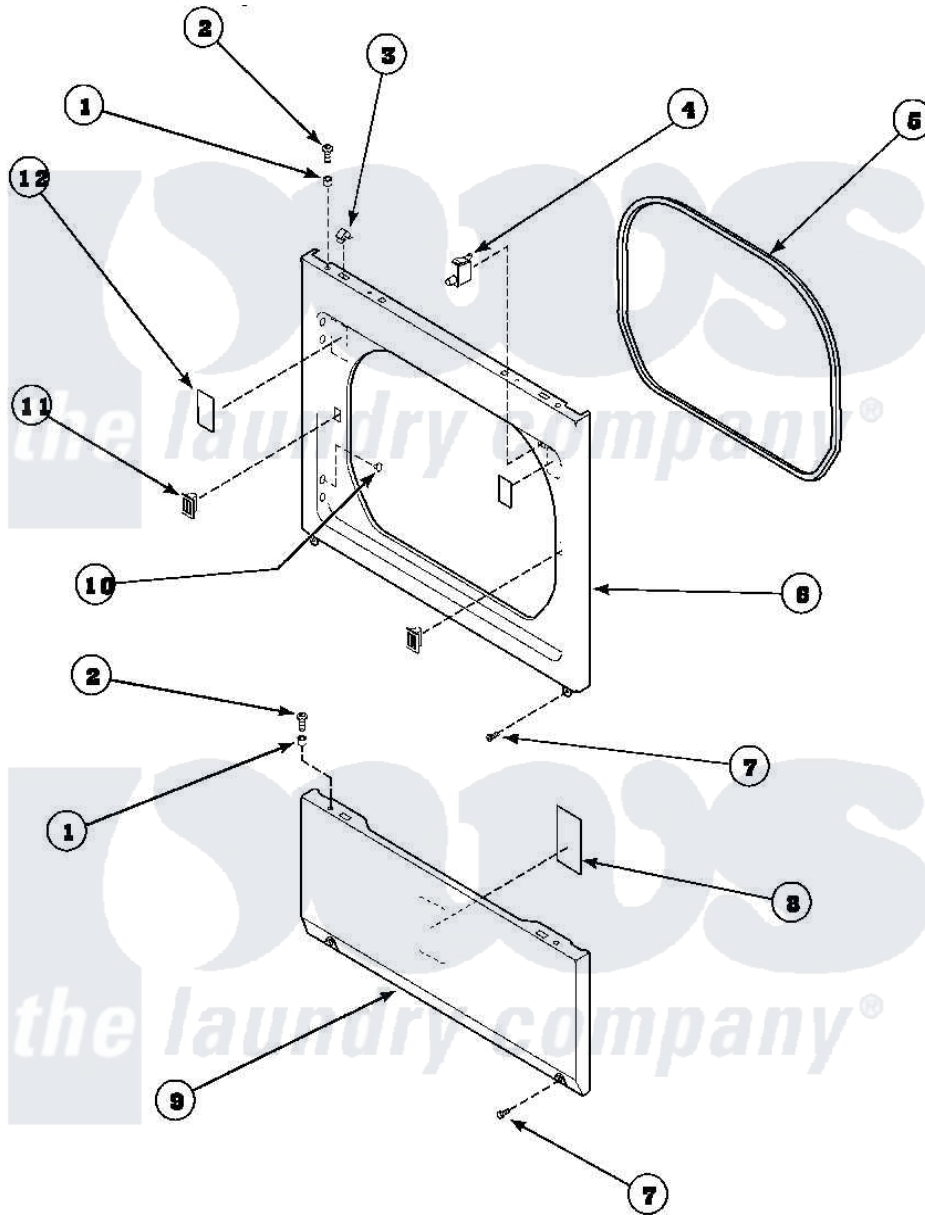

Amana LE8467W2 (BOM: PLE8467W2) 12 - LOWER ACCESS PANEL, FRONT PANEL AND SEAL

Amana Residential Amana LE8467W2 (BOM: PLE8467W2) Dryer Parts Parts Diagram 12 - LOWER ACCESS PANEL, FRONT PANEL AND SEAL
 Click on the part number to view part

Item	Original Part Number	Replaced By	Status	Part Description
1	56079	505187		Locator, Panel
2	32671	Y014874		Screw, Idler Arm And Sleeve
3	28835	22001650		Fastener, Spring
4	Y62872	W10169313		Switch-Dor
5	500034			Seal, Front Panel
6	500033		Not Available	FRONT PANEL
7	33562	27001200		Screw
8	500670		Not Available	STICKER NG OR MIXED GA
9	500044		Not Available	LOWER ACCESS PANEL
10	500227	505295		Screw, No.8ab-16 x 3/4 PH
11	54660	LA-1003		Door Catch Kit
12	500281		Not Available	STICKER