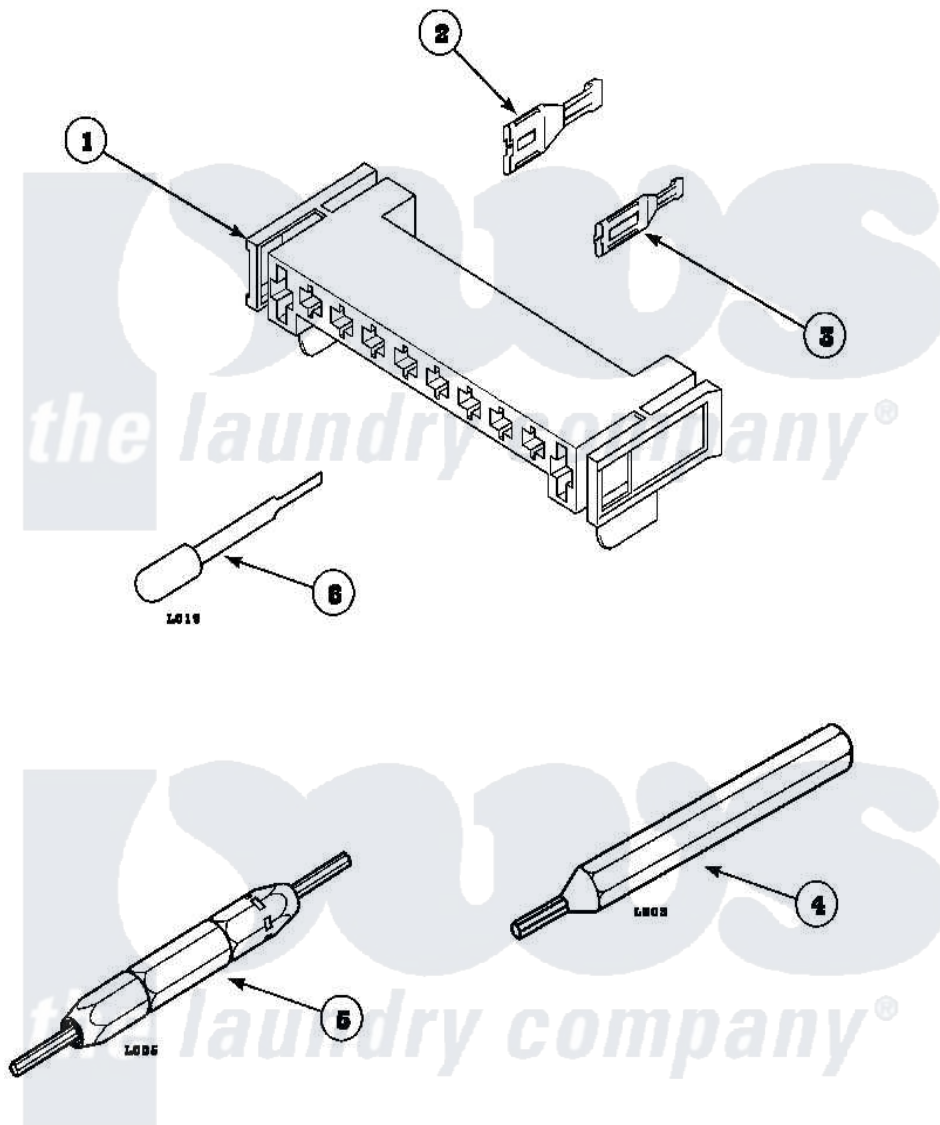

Amana LE8467W2 (BOM: PLE8467W2) 13 - MOTOR CONN BLOCK, TERM & TOOLS

Amana Residential Amana LE8467W2 (BOM: PLE8467W2) Dryer Parts Parts Diagram 13 - MOTOR CONN BLOCK, TERM & TOOLS

Click on the part number to view part

Item	Original Part Number	Replaced By	Status	Part Description
1	500338			Housing-10 Position
2	00255		Not Available	(1/4 INCH-FOR (1) 12 GAUGE WIR
"	Y00256			Spade Terminal Or
3	Y00188			Molex Terminal
4	128P4		Not Available	(FOR USE ON GAS DRYER TERMINAL
5	190P4			Terminal Extractor Tool
6	283P4			Terminal Extractor Tool