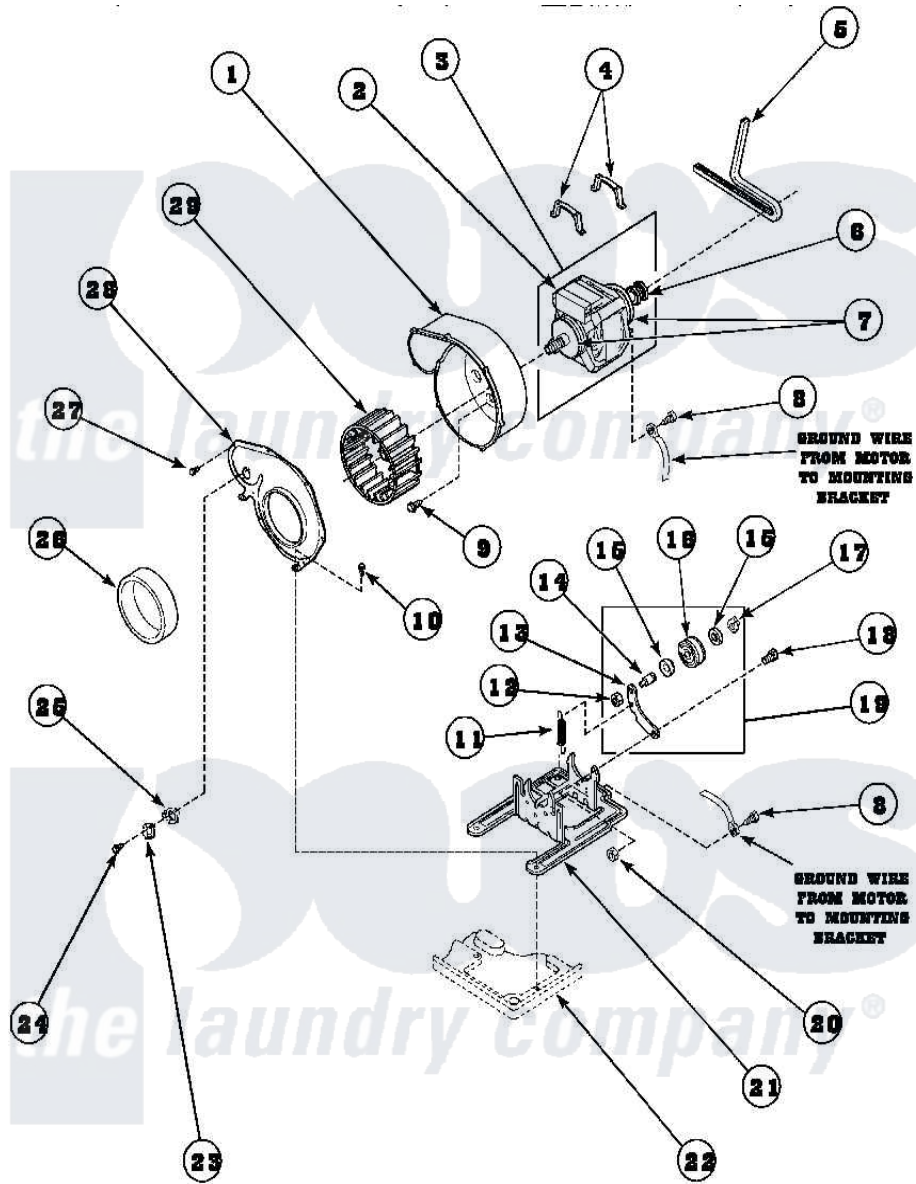

Amana LE8467W2 (BOM: PLE8467W2) 14 - MOTOR, EXHAUST FAN AND BELT

Amana Residential Amana LE8467W2 (BOM: PLE8467W2) Dryer Parts Parts Diagram 14 - MOTOR, EXHAUST FAN AND BELT

Click on the part number to view part

Item	Original Part Number	Replaced By	Status	Part Description
1	56020			Housing, Blower
2	501218		Not Available	MOTOR SWITCH (DOES NOT INCLUDE THERMAL PROT
3	501211	2200376		Motor
4	Y58047	660658		Clamp, Motor Mounting 343481 685441
5	59174	40111201		Belt, Cylinder
6	500011			Pulley, Motor
7	590P3			Motor Hub Ring Kit
8	20530			Screw, 10-24 x 3/8 Hex
9	Y31645	27001200		Screw
10	33562	27001200		Screw
11	56076			Spring, Idler
12	56156	358160		Nut
13	500910	37001144		Assembly- Idler

14	56461		Shaft
15	52549		Washer, 501 ID X3/4 Odx
16	Y54414		Assembly, Wheel And Bearing
17	23748		Ring, Retaining
18	500824		Screw, 1/4-20 Unc Hex
19	500269	37001287	Assembly, Idler Lever/Shaft/Pulley
20	52566	27001225	Nut, Jam Mid Lock 1/4-20
21	500822	503613	Mount, Motor
22	500070		Base, Dryer
23	503551		Thermostat, Cycling
"	Y61372		Thermostat
24	Y33561	489464	Screw
25	61401	61623	Thermostat, Heater-BR
26	500313		Seal, Blower Housing
27	31260		Screw, No.8 X 3/8 Ind H
28	500078	511969P	Kit Blower Housing And Cover
29	56000	510139P	Assembly Blower Fan Package