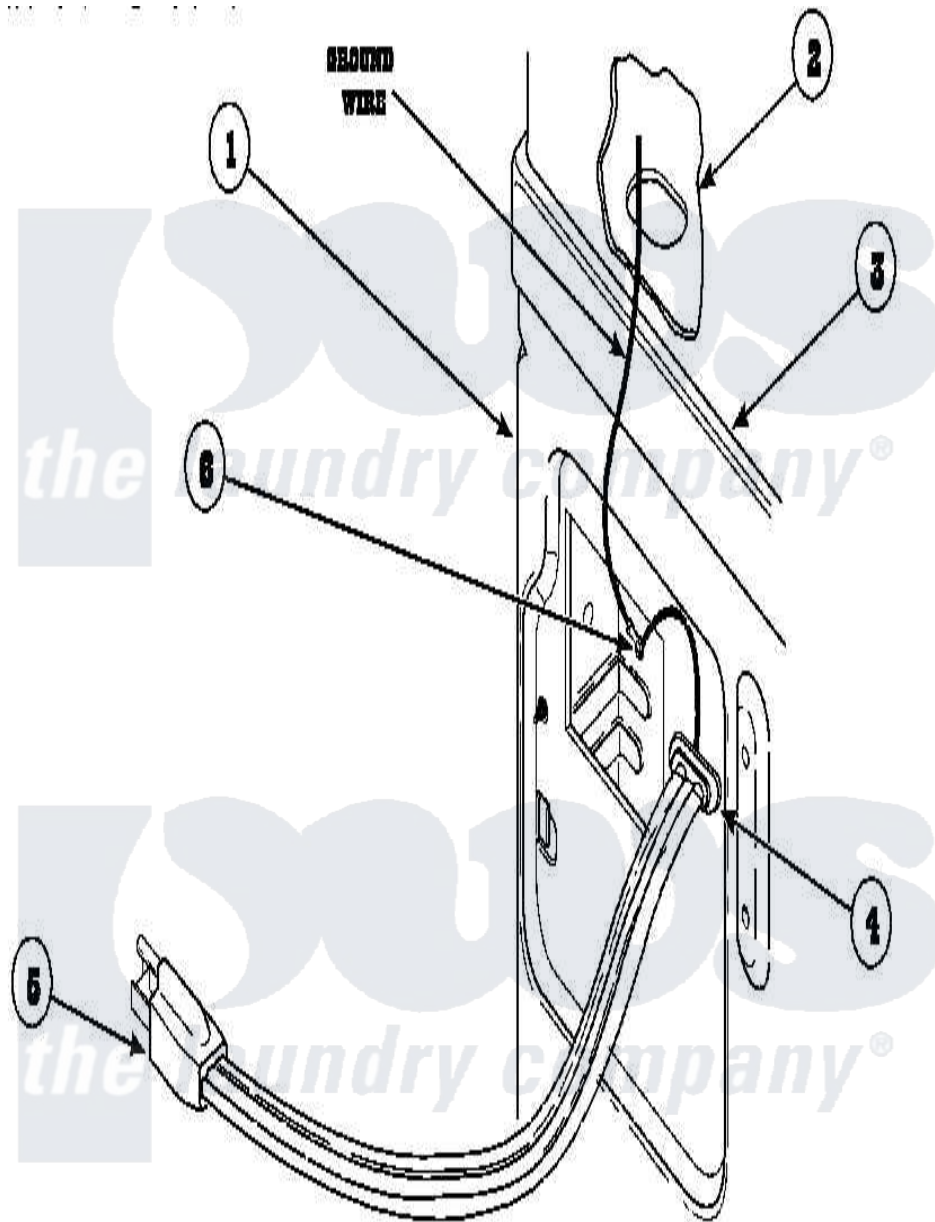

Amana LE8467W2 (BOM: PLE8467W2) 15 - POWER CORDS

Amana Residential Amana LE8467W2 (BOM: PLE8467W2) Dryer Parts Parts Diagram 15 - POWER CORDS
 Click on the part number to view part

Item	Original Part Number	Replaced By	Status	Part Description
1	500001P		Not Available	(ADD LETTER BEFORE "P" IN PART
2	500343		Not Available	PANEL, BACK(HOME HOOD)
3	500085P		Not Available	(ADD LETTER L-L, W-W TO PART N
4	21903	211881		Grommet, Cord Part Not Used- Gas Models Only
5	Y56222	27001142		Cord, Power
6	502120	489069		Xxscrew, 10-12 X 1/2
"	20530			Screw, 10-24 x 3/8 Hex