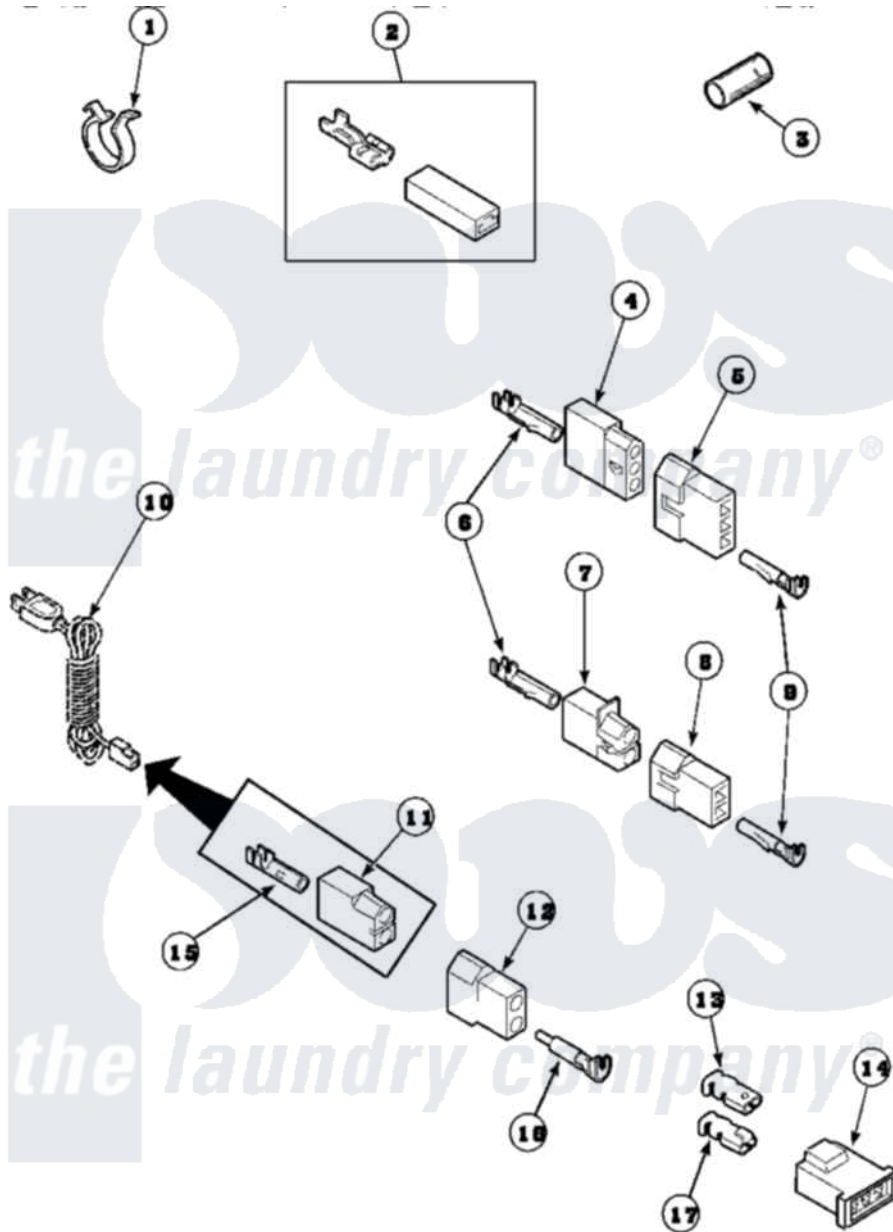

Amana LE8467W2 (BOM: PLE8467W2) 17 - TERMINALS

Amana Residential Amana LE8467W2 (BOM: PLE8467W2) Dryer Parts Parts Diagram 17 - TERMINALS
 Click on the part number to view part

| Item | Original Part Number | Replaced By | Status | Part Description |
|------|------------------------|--------------------------|---------------|--|
| 1 | 61510 | 504034 | | Clip, Wire |
| 2 | Y00237 | | | Terminal-Female 1/4 ((1) 12 GAUGE Wire Or(2) 18 GA |
| 3 | Y21365 | 503670 | | Sleeve Insulator |
| 4 | 23039 | 697780 | | Receptacle, |
| 5 | 23040 | | | Plug-3 Circuit |
| 6 | Y00117 | 5011-XX | | 093 Female Socket |
| 7 | 56451 | | | Receptacle, 2 Circuit |
| 8 | 56448 | | | Terminal Block Plug |
| 9 | Y00116 | | | Terminal, Pin-Male |
| 10 | Y56222 | 27001142 | | Cord, Power |
| 11 | 56265 | | | Receptacle, 2 Circuit |
| 12 | 56266 | | | Plug |
| 13 | Y00189 | | | Terminal, Spade |
| 14 | 58800 | | Not Available | CONNECTOR-3 CIRCUIT (3 CIRCUIT CONNECTOR) |
| 15 | 00130 | | | Terminal, Pin-1/8 Femal |