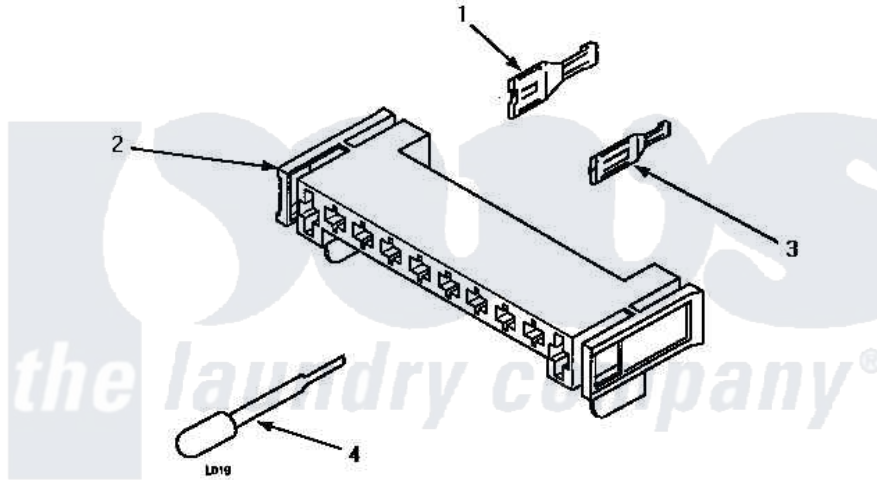

**Amana LE8507W (BOM: P1163605W W) 11 - MTR CONN BLOCK/TERM & EXTRACTOR TOOL**

**MOTOR CONNECTION BLOCK, TERMINALS AND TERMINAL EXTRACTOR TOOLS**

Amana Residential Amana LE8507W (BOM: P1163605W W) [Dryer Parts](#) Parts Diagram 11 - MTR CONN BLOCK/TERM & EXTRACTOR TOOL

[Click on the part number to view part](#)

Item	Original Part Number	Replaced By	Status	Part Description
1	00255		Not Available	(1/4 INCH-FOR (1) 12 GAUGE WIR
"	<a href="#">Y00256</a>			Spade Terminal Or
2	<a href="#">500338</a>			Housing-10 Position
3	<a href="#">Y00188</a>			Molex Terminal
4	<a href="#">283P4</a>			Terminal Extractor Tool
5	<a href="#">190P4</a>			Terminal Extractor Tool