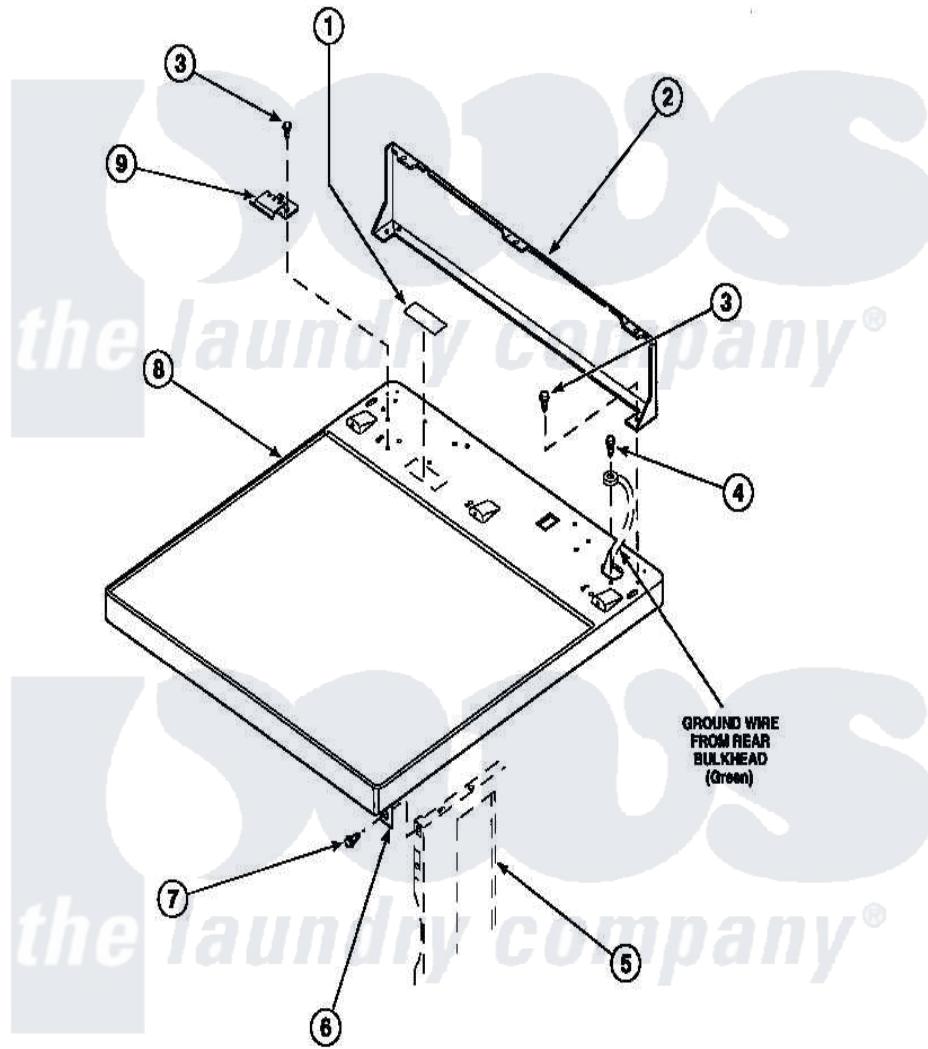

Amana LE8517L2 (BOM: PLE8517L2) 01 - CABINET TOP AND CONTROL HOOD REAR PANEL

Amana Residential Amana LE8517L2 (BOM: PLE8517L2) Dryer Parts Parts Diagram 01 - CABINET TOP AND CONTROL HOOD REAR PANEL
 Click on the part number to view part

Item	Original Part Number	Replaced By	Status	Part Description
1	24903		Not Available	STICKER,DISCONNECT POW
2	500343		Not Available	PANEL,BACK(HOME HOOD)
3	501086	90767		Screw, 8A X 3/8 Hex Washer Head Tapping
4	20530			Screw, 10-24 x 3/8 Hex
5	500001P		Not Available	(ADD LETTER BEFORE "P" IN PART
6	500084	40130801		Bracket, Top Mount
7	33562	27001200		Screw
8	500085P		Not Available	(ADD LETTER L-L, W-W TO PART N
9	501241	Y503876		Clip, Hold Down