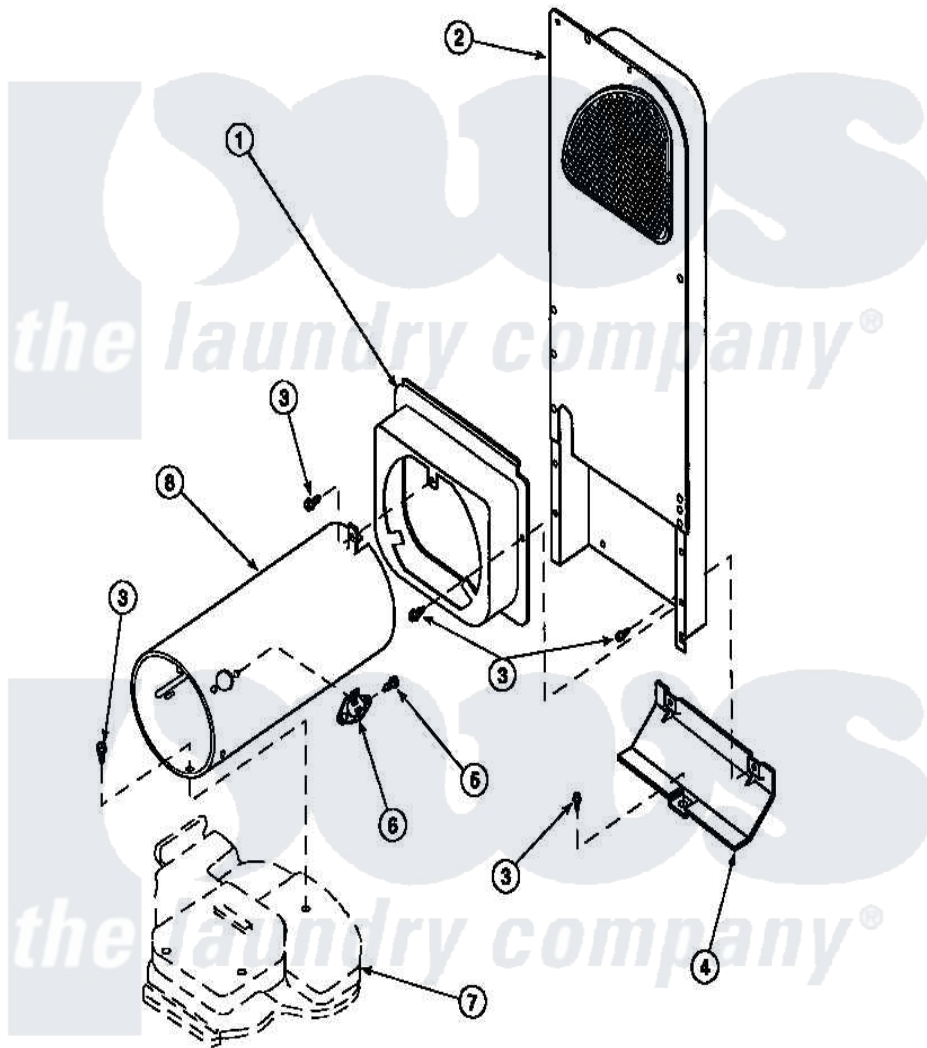

**Amana LE8517L2 (BOM: PLE8517L2) 11 - HEATER BOX ASSY
ORIGINALLY ON GAS DRYER**

Amana Residential Amana LE8517L2 (BOM: PLE8517L2) Dryer Parts Parts Diagram 11 - HEATER BOX ASSY
ORIGINALLY ON GAS DRYER
Click on the part number to view part

Item	Original Part Number	Replaced By	Status	Part Description
2	500179P	503605		Assembly, Heater Duct
3	501668	503688		Screw, 10B-16 X .34 I
4	60952		Not Available	SHIELD,HEAT DUCT
7	500070			Base, Dryer