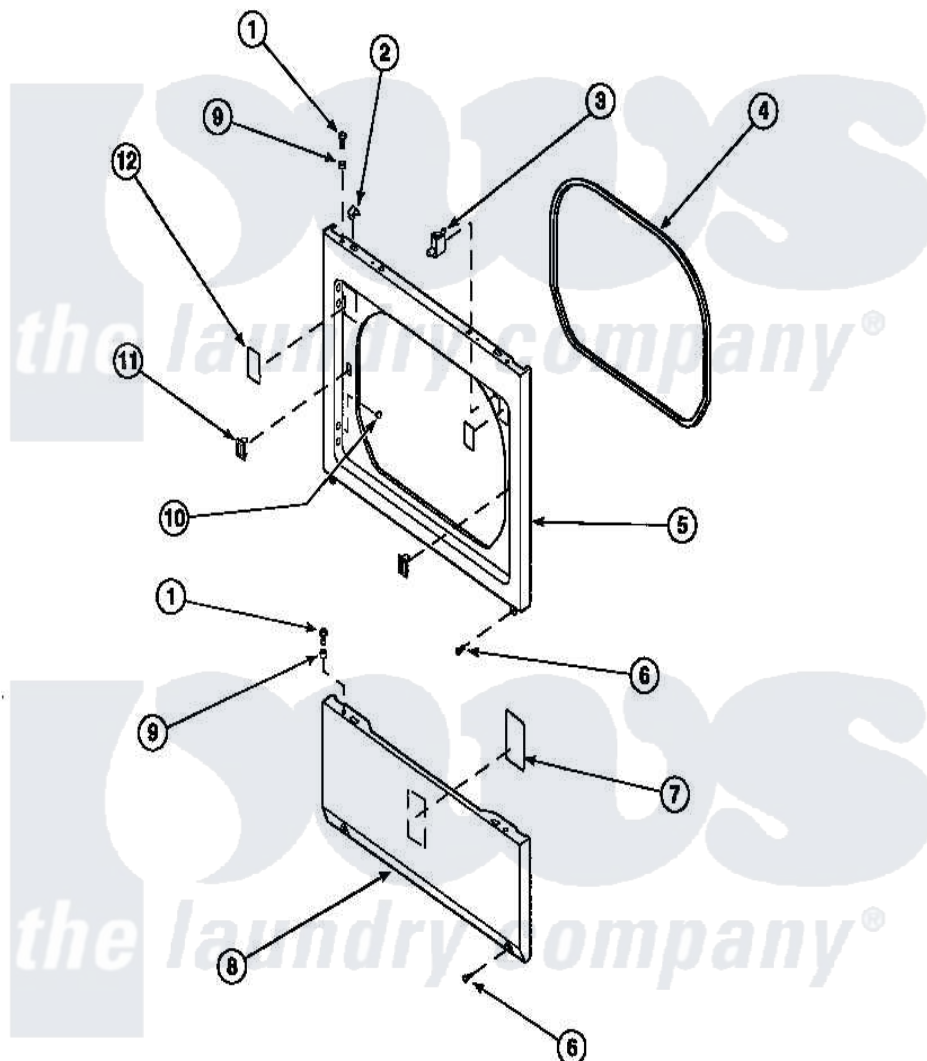

**Amana LE8517L2 (BOM: PLE8517L2) 14 - LOWER ACCESS PANEL, FRONT PANEL AND SEAL**

Amana Residential Amana LE8517L2 (BOM: PLE8517L2) Dryer Parts Parts Diagram 14 - LOWER ACCESS PANEL, FRONT PANEL AND SEAL  
 Click on the part number to view part

Item	Original Part Number	Replaced By	Status	Part Description
1	32671	<a href="#">Y014874</a>		Screw, Idler Arm And Sleeve
2	56080	<a href="#">22001650</a>		Fastener, Spring
3	Y62872	<a href="#">W10169313</a>		Switch-Dor
4	<a href="#">500034</a>			Seal, Front Panel
6	33562	<a href="#">27001200</a>		Screw
9	56079	<a href="#">505187</a>		Locator, Panel
10	500227	<a href="#">505295</a>		Screw, No.8ab-16 x 3/4 PH
11	54660	<a href="#">LA-1003</a>		Door Catch Kit
12	500281		Not Available	STICKER