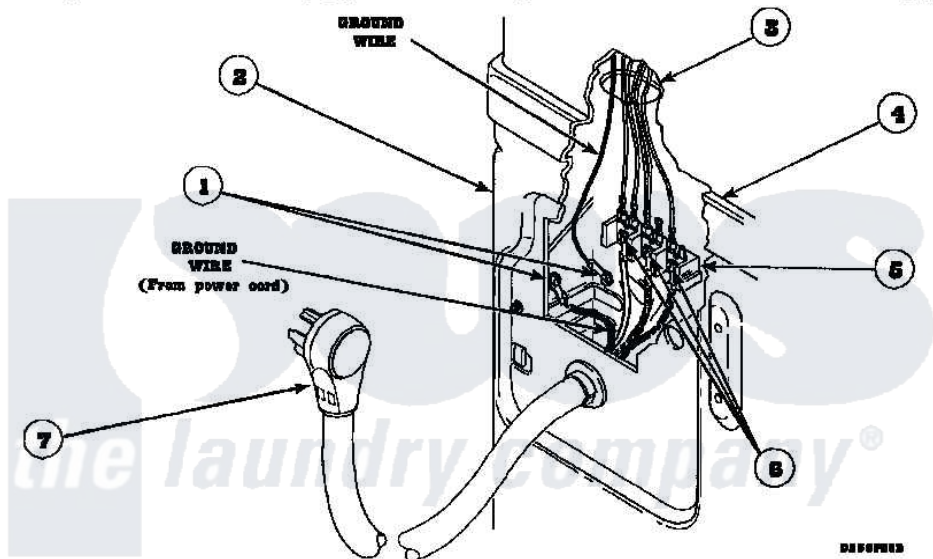

Amana LE8517L2 (BOM: PLE8517L2) 17 - POWER CORDS

Amana [Residential Amana LE8517L2 \(BOM: PLE8517L2\) Dryer Parts](#) Parts Diagram 17 - POWER CORDS
 Click on the part number to view part

Item	Original Part Number	Replaced By	Status	Part Description
1	502120	489069		Xxscrew, 10-12 X 1/2
"	20530			Screw, 10-24 x 3/8 Hex
2	500001P		Not Available	(ADD LETTER BEFORE "P" IN PART
3	500343		Not Available	PANEL, BACK(HOME HOOD)
4	500085P		Not Available	(ADD LETTER L-L, W-W TO PART N
5	61923P	61923		Block, Terminal
6	Y61199	3400094		Screw, 10-32 X 3/8