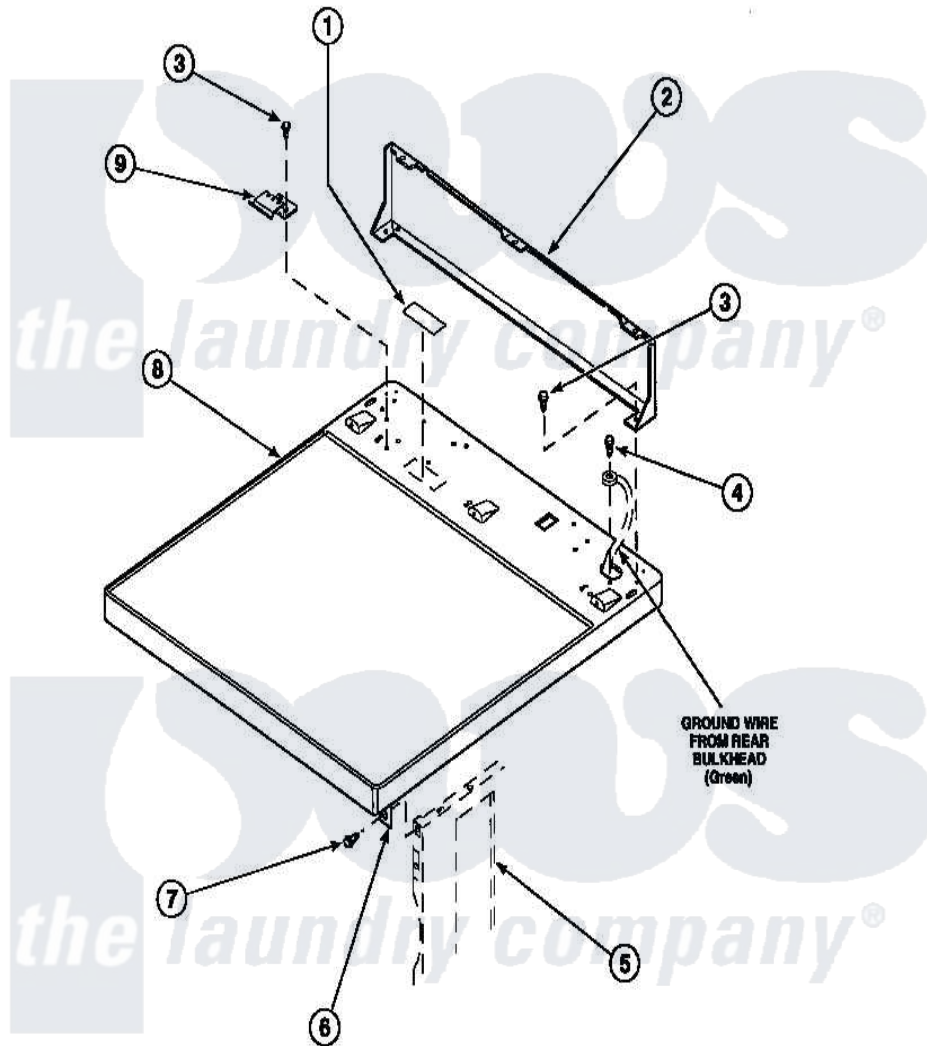

Amana LE8517W2 (BOM: PLE8517W2) 01 - CABINET TOP AND CONTROL HOOD REAR PANEL

Amana Residential Amana LE8517W2 (BOM: PLE8517W2) Dryer Parts Parts Diagram 01 - CABINET TOP AND CONTROL HOOD REAR PANEL
 Click on the part number to view part

Item	Original Part Number	Replaced By	Status	Part Description
1	24903		Not Available	STICKER,DISCONNECT POW
2	500343		Not Available	PANEL,BACK(HOME HOOD)
3	501086	90767		Screw, 8A X 3/8 HeX Washer Head Tapping
4	20530			Screw, 10-24 x 3/8 Hex
5	500001P		Not Available	(ADD LETTER BEFORE 'P' IN PART)
6	500084	40130801		Bracket, Top Mount
7	33562	27001200		Screw
8	500085P		Not Available	(ADD LETTER L-L, W-W TO PART N)
9	501241	Y503876		Clip, Hold Down