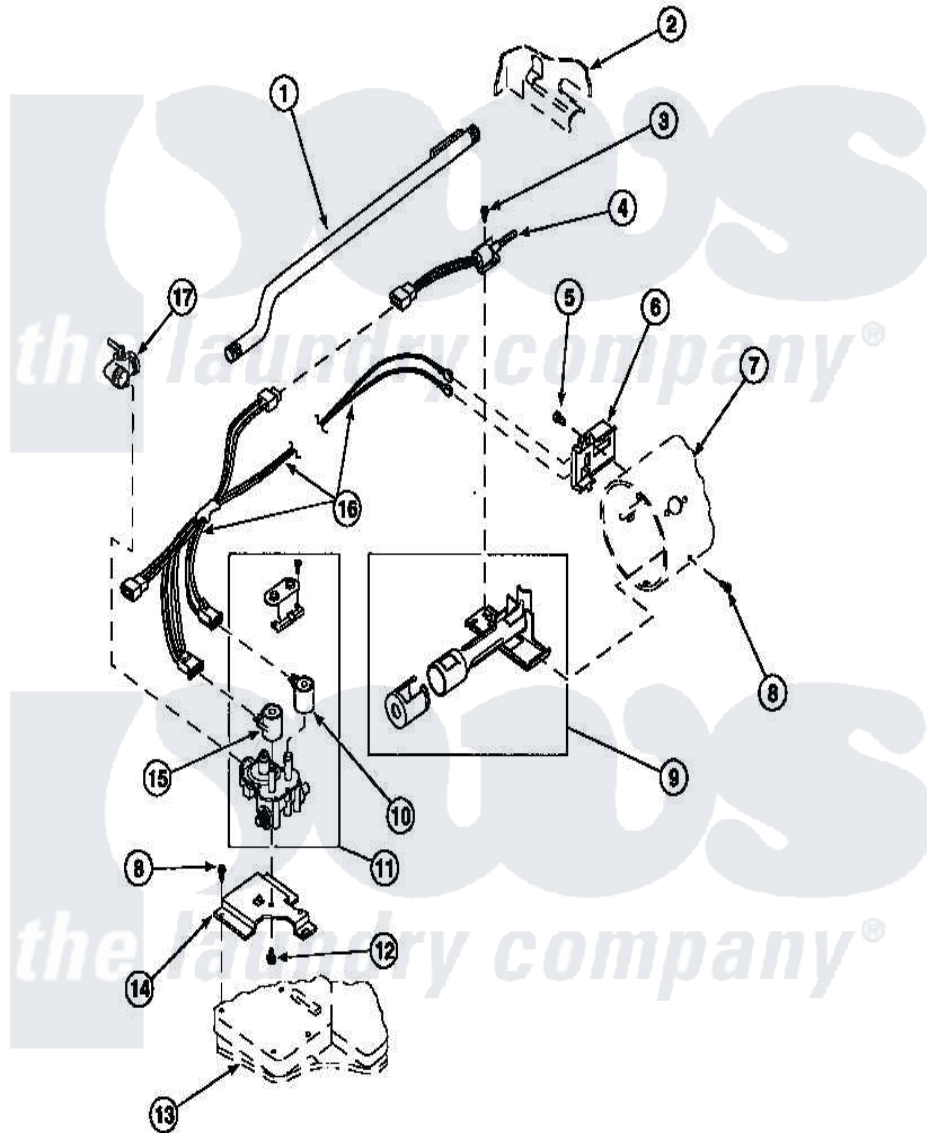

Amana LE8517W2 (BOM: PLE8517W2) 04 - GAS VALVE, IGNITER & GAS CONVERSION KITS

Amana Residential Amana LE8517W2 (BOM: PLE8517W2) Dryer Parts Parts Diagram 04 - GAS VALVE, IGNITER & GAS CONVERSION KITS

[Click on the part number to view part](#)

Item	Original Part Number	Replaced By	Status	Part Description
2	500001P		Not Available	(ADD LETTER BEFORE "P" IN PART
5	23222	3177991		Screw
8	501668	503688		Screw, 10B-16 X .34 I
13	500070			Base, Dryer
NI	500744		Not Available	ASSY,WIRE HARNESS