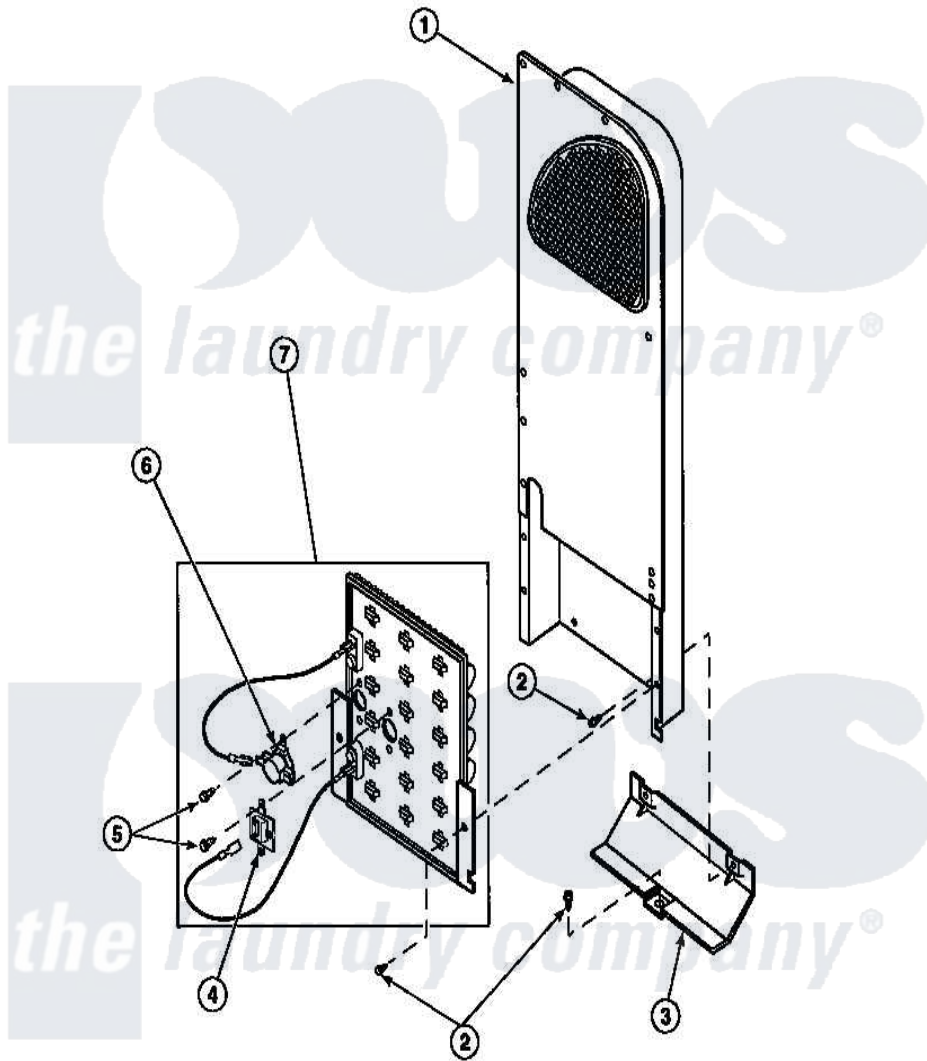

**Amana LE8517W2 (BOM: PLE8517W2) 10 - HEATER BOX ASSY
ORIGINALLY ON ELEC DRYER**

Amana Residential Amana LE8517W2 (BOM: PLE8517W2) Dryer Parts Parts Diagram 10 - HEATER BOX ASSY
ORIGINALLY ON ELEC DRYER
Click on the part number to view part

Item	Original Part Number	Replaced By	Status	Part Description
1	500179P	503605		Assembly, Heater Duct
2	501668	503688		Screw, 10B-16 X .34 I
3	60952		Not Available	SHIELD,HEAT DUCT
4	62600	40113801		Fuse, Thermal
5	23222	3177991		Screw
6	Y62641	W10116735		Thermistor-Fix
7	61928			Heater Assembly 208V
"	61927			Heater Assembly