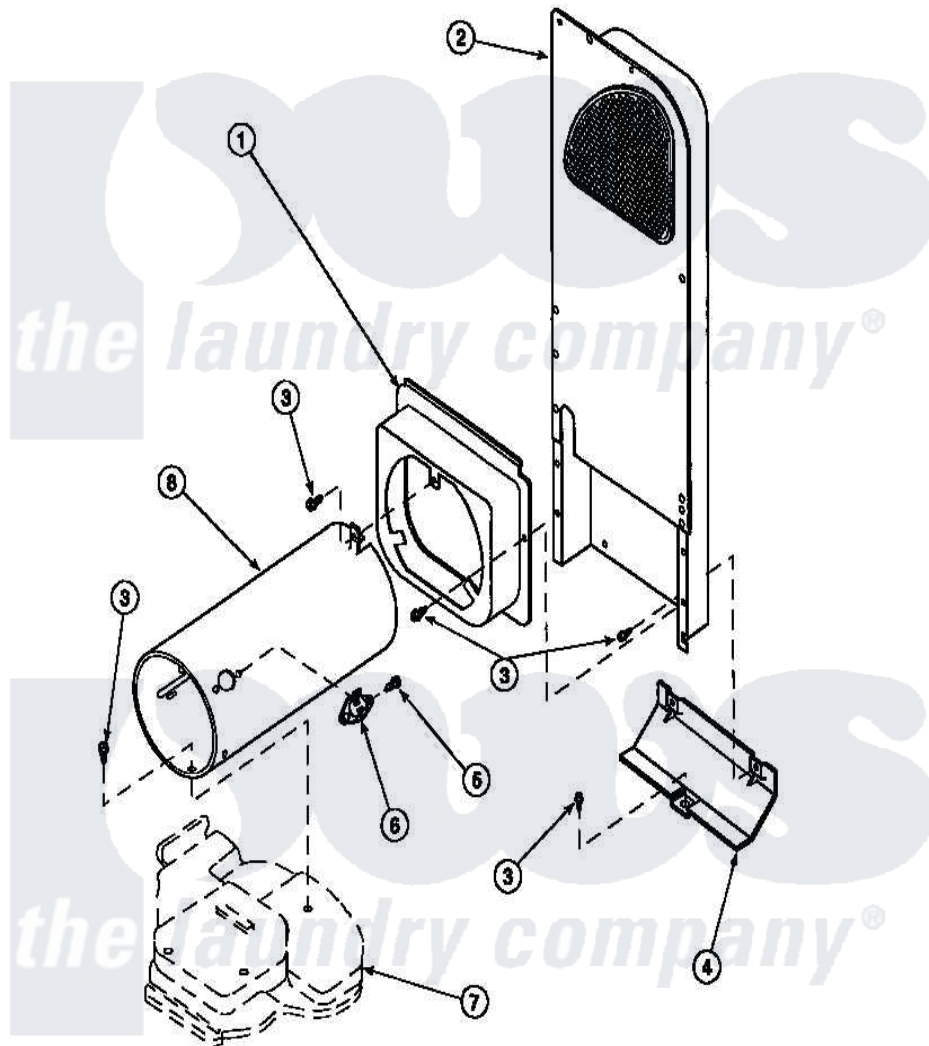

**Amana LE8517W2 (BOM: PLE8517W2) 11 - HEATER BOX ASSY
ORIGINALLY ON GAS DRYER**

Amana Residential Amana LE8517W2 (BOM: PLE8517W2) Dryer Parts Parts Diagram 11 - HEATER BOX ASSY
ORIGINALLY ON GAS DRYER
Click on the part number to view part

Item	Original Part Number	Replaced By	Status	Part Description
2	500179P	503605		Assembly, Heater Duct
3	501668	503688		Screw, 10B-16 X .34 I
4	60952		Not Available	SHIELD,HEAT DUCT
7	500070			Base, Dryer