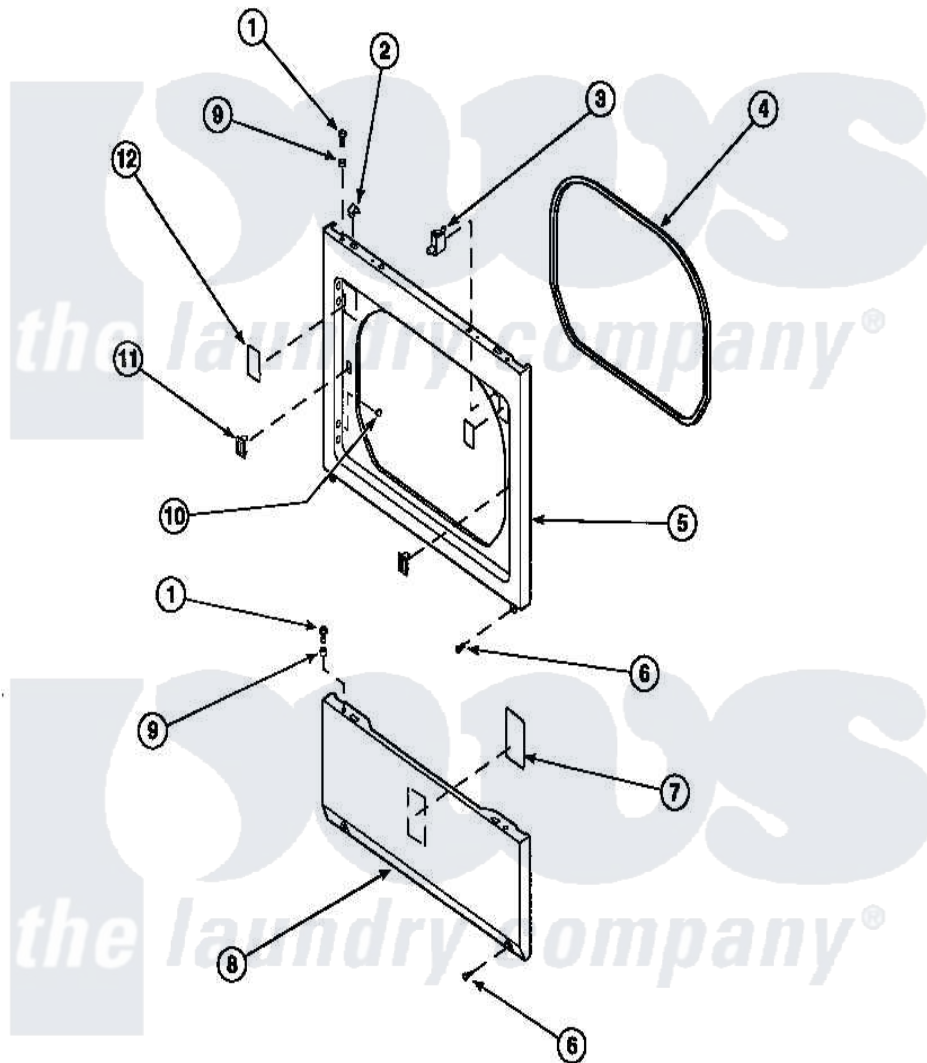

**Amana LE8517W2 (BOM: PLE8517W2) 14 - LOWER ACCESS PANEL, FRONT PANEL AND SEAL**

Amana Residential Amana LE8517W2 (BOM: PLE8517W2) Dryer Parts Parts Diagram 14 - LOWER ACCESS PANEL, FRONT PANEL AND SEAL

[Click on the part number to view part](#)

Item	Original Part Number	Replaced By	Status	Part Description
1	32671	<a href="#">Y014874</a>		Screw, Idler Arm And Sleeve
2	56080	<a href="#">22001650</a>		Fastener, Spring
3	Y62872	<a href="#">W10169313</a>		Switch-Dor
4	<a href="#">500034</a>			Seal, Front Panel
6	33562	<a href="#">27001200</a>		Screw
9	56079	<a href="#">505187</a>		Locator, Panel
10	500227	<a href="#">505295</a>		Screw, No.8ab-16 x 3/4 PH
11	54660	<a href="#">LA-1003</a>		Door Catch Kit
12	500281		Not Available	STICKER