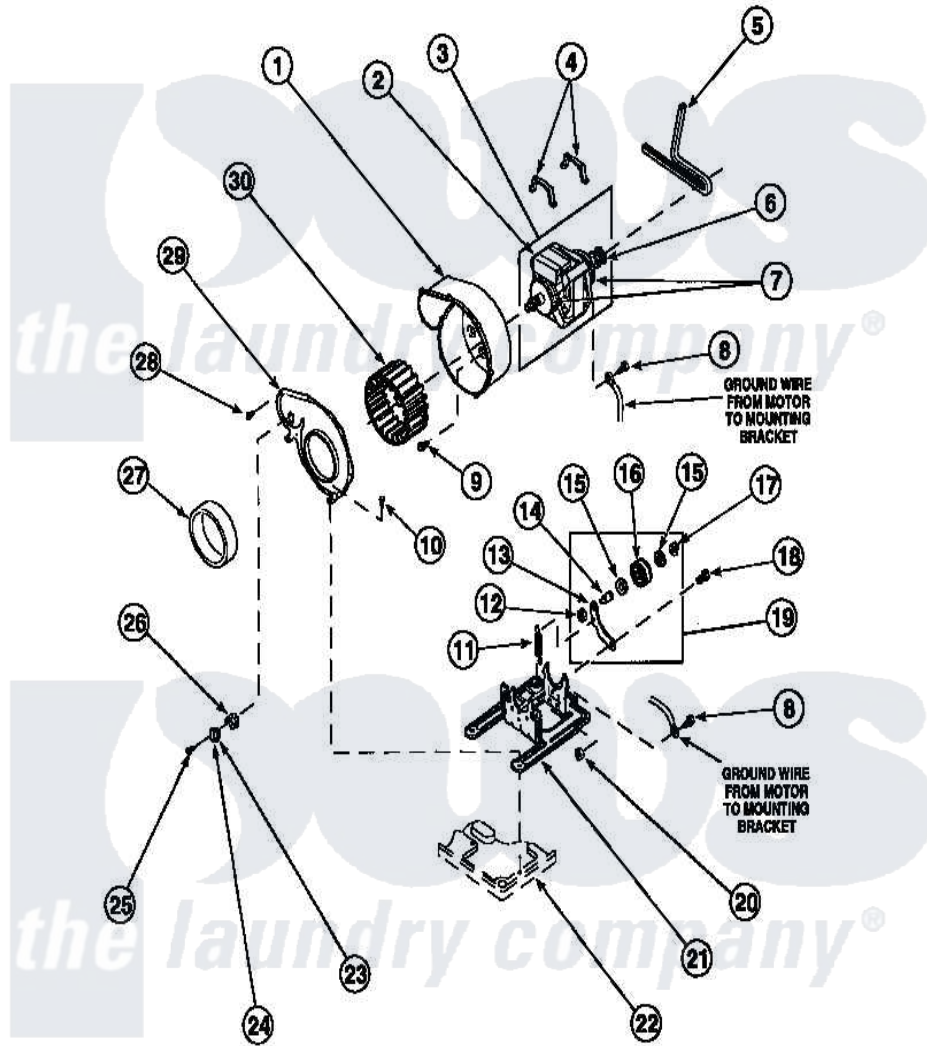

Amana LE8517W2 (BOM: PLE8517W2) 15 - MOTOR, EXHAUST FAN AND BELT

Amana Residential Amana LE8517W2 (BOM: PLE8517W2) Dryer Parts Parts Diagram 15 - MOTOR, EXHAUST FAN AND BELT

Click on the part number to view part

Item	Original Part Number	Replaced By	Status	Part Description
1	56020			Housing, Blower
2	501218		Not Available	MOTOR SWITCH (DOES NOT INCLUDE THERMAL PROT
3	501211	2200376		Motor
4	Y58047	660658		Clamp, Motor Mounting 343481 685441
5	59174	40111201		Belt, Cylinder
6	500011			Pulley, Motor
7	590P3			Motor Hub Ring Kit
8	20530			Screw, 10-24 x 3/8 Hex
9	Y31645	27001200		Screw
10	33562	27001200		Screw
11	56076			Spring, Idler
12	56156	358160		Nut
13	500910	37001144		Assembly- Idler

14	56461		Shaft
15	52549		Washer, 501 ID X3/4 Odx
16	Y54414		Assembly, Wheel And Bearing
17	23748		Ring, Retaining
18	500824		Screw, 1/4-20 Unc Hex
19	500269	37001287	Assembly, Idler Lever/Shaft/Pulley
20	52566	27001225	Nut, Jam Mid Lock 1/4-20
21	500822	503613	Mount, Motor
22	500070		Base, Dryer
24	503551		Thermostat, Cycling
"	Y61372		Thermostat
25	23222	3177991	Screw
"	Y33561	489464	Screw
26	61401	61623	Thermostat, Heater-BR
27	500313		Seal, Blower Housing
28	31260		Screw, No.8 X 3/8 Ind H
29	500078	511969P	Kit Blower Housing And Cover
30	56000	510139P	Assembly Blower Fan Package