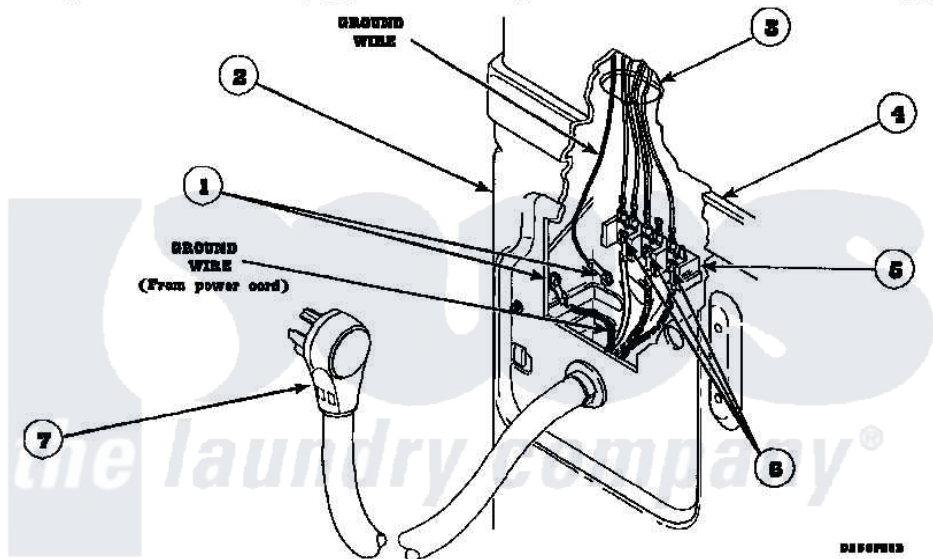

# Amana LE8517W2 (BOM: PLE8517W2) 17 - POWER CORDS

Amana Residential Amana LE8517W2 (BOM: PLE8517W2) Dryer Parts Parts Diagram 17 - POWER CORDS  
 Click on the part number to view part

Item	Original Part Number	Replaced By	Status	Part Description
1	502120	<a href="#">489069</a>		Xxscrew, 10-12 X 1/2
"	<a href="#">20530</a>			Screw, 10-24 x 3/8 Hex
2	50001P		Not Available	(ADD LETTER BEFORE "P" IN PART
3	500343		Not Available	PANEL, BACK(HOME HOOD)
4	500085P		Not Available	(ADD LETTER L-L, W-W TO PART N
5	61923P	<a href="#">61923</a>		Block, Terminal
6	Y61199	<a href="#">3400094</a>		Screw, 10-32 X 3/8