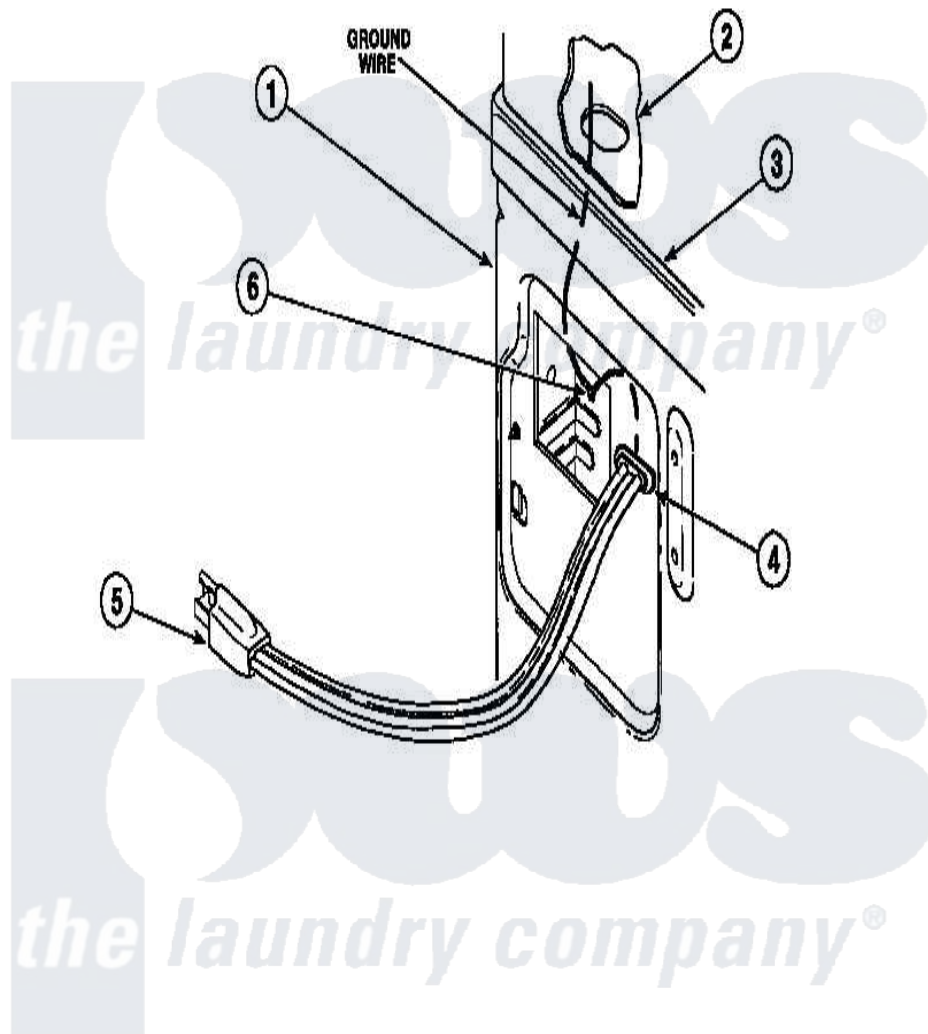

Amana LE8517W2 (BOM: PLE8517W2) 18 - POWER CORDS

Amana Residential Amana LE8517W2 (BOM: PLE8517W2) Dryer Parts Parts Diagram 18 - POWER CORDS
 Click on the part number to view part

Item	Original Part Number	Replaced By	Status	Part Description
1	500001P		Not Available	(ADD LETTER BEFORE "P" IN PART
2	500343		Not Available	PANEL, BACK(HOME HOOD)
3	500085P		Not Available	(ADD LETTER L-L, W-W TO PART N
6	502120	489069		Xxscrew, 10-12 X 1/2
"	20530			Screw, 10-24 x 3/8 Hex